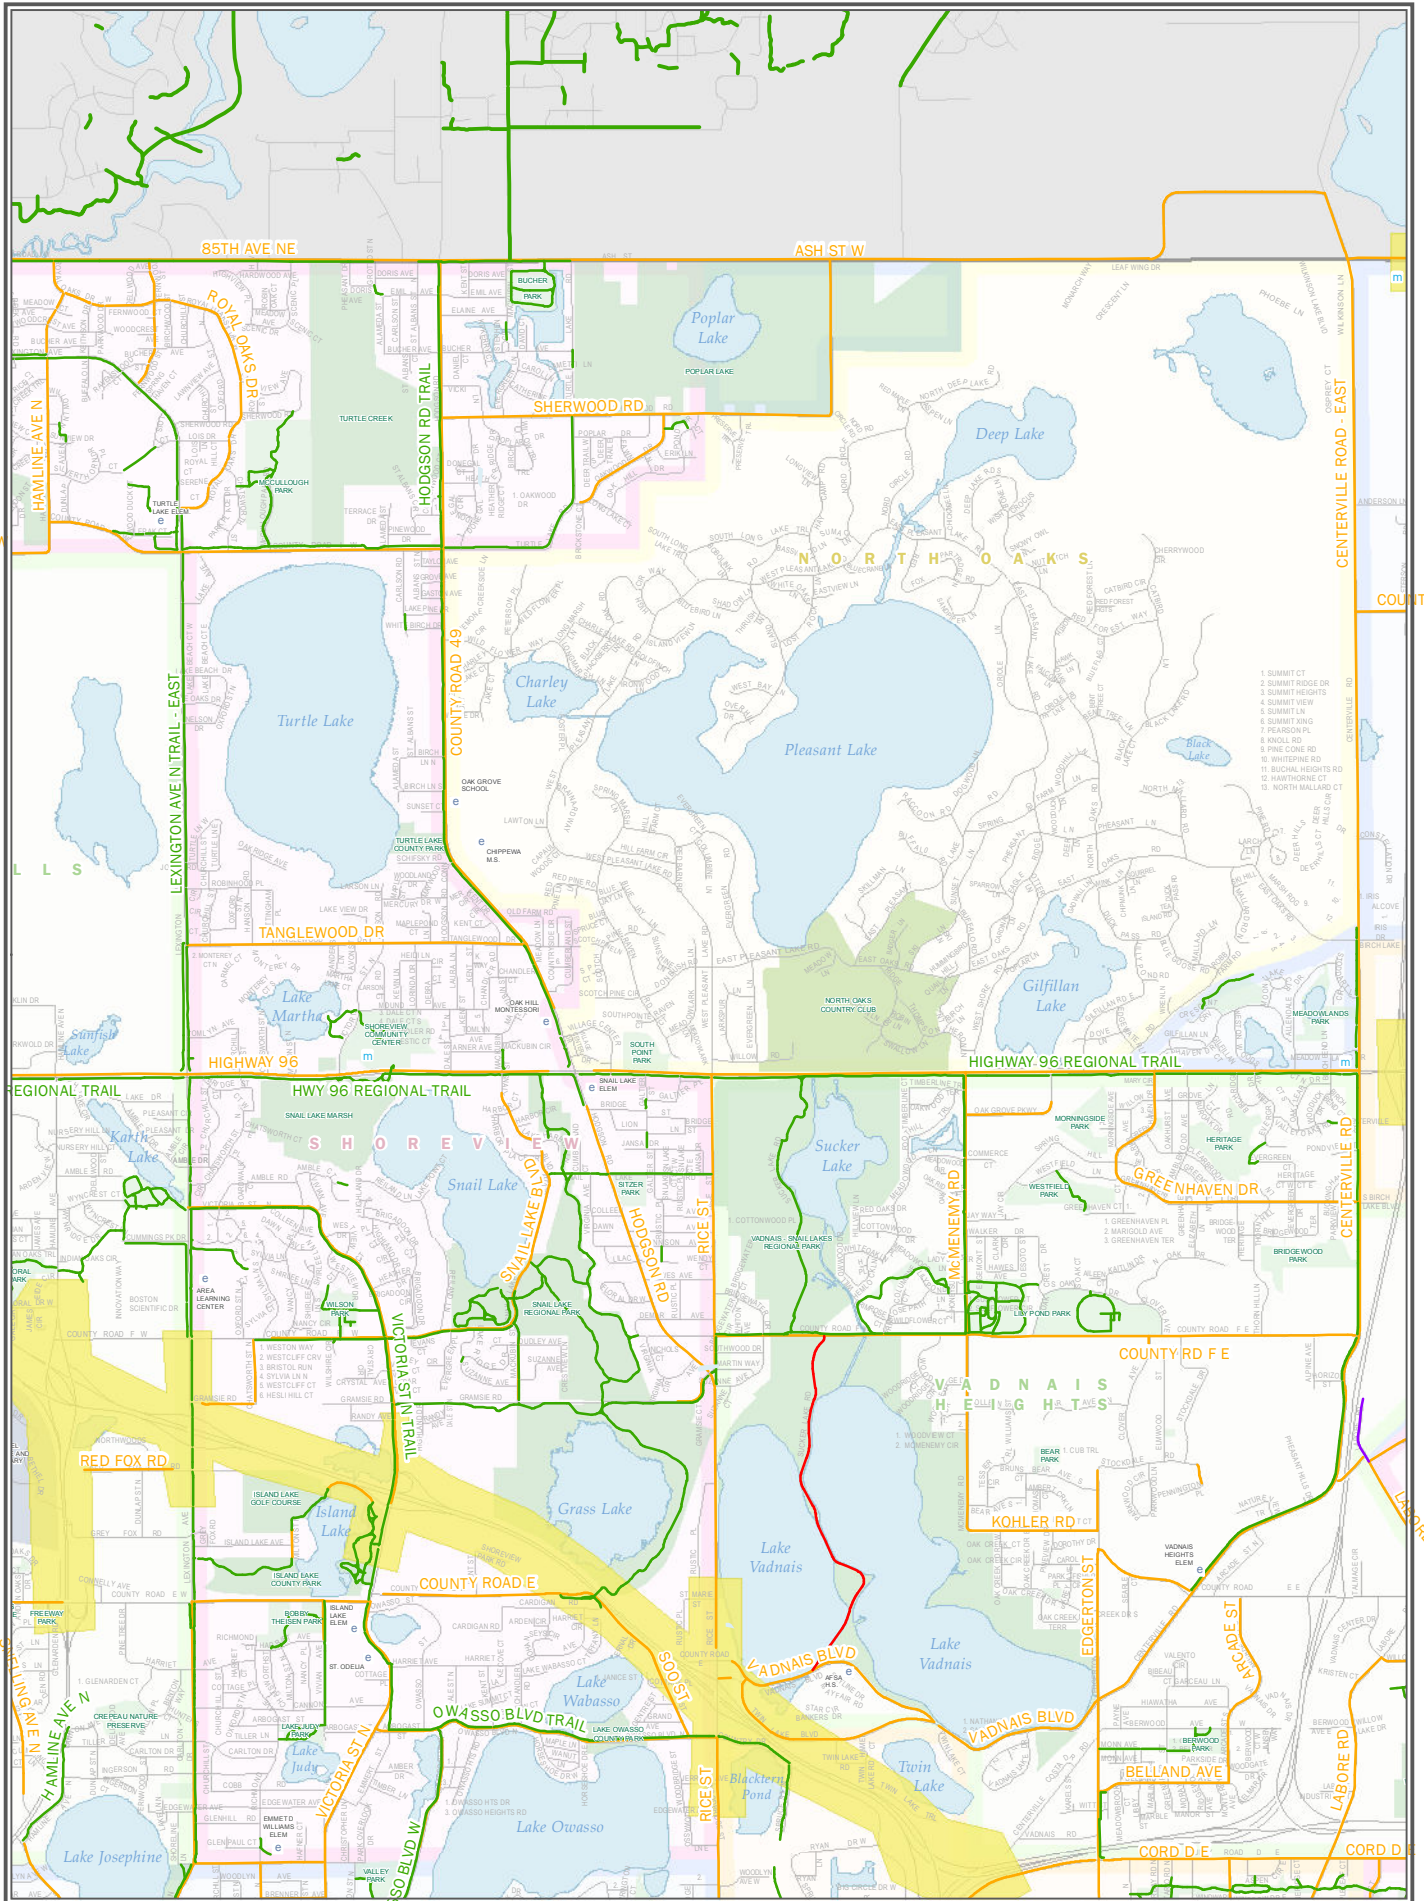

# Existing Bike Facilities

## Map 2: Shoreview - N. Oaks - Vadnais Heights

Prepared by: Ramsey County GIS  
Wednesday, September 28, 2011

- Trail - Existing
- Bike Lane - Existing
- Bike Route - Existing
- Striped Shoulder - Existing
- City Park
- Regional or County Park, or Open Space
- State Park
- Golf Course
- e Schools
- m Park 'n' Rides

Willow Lake