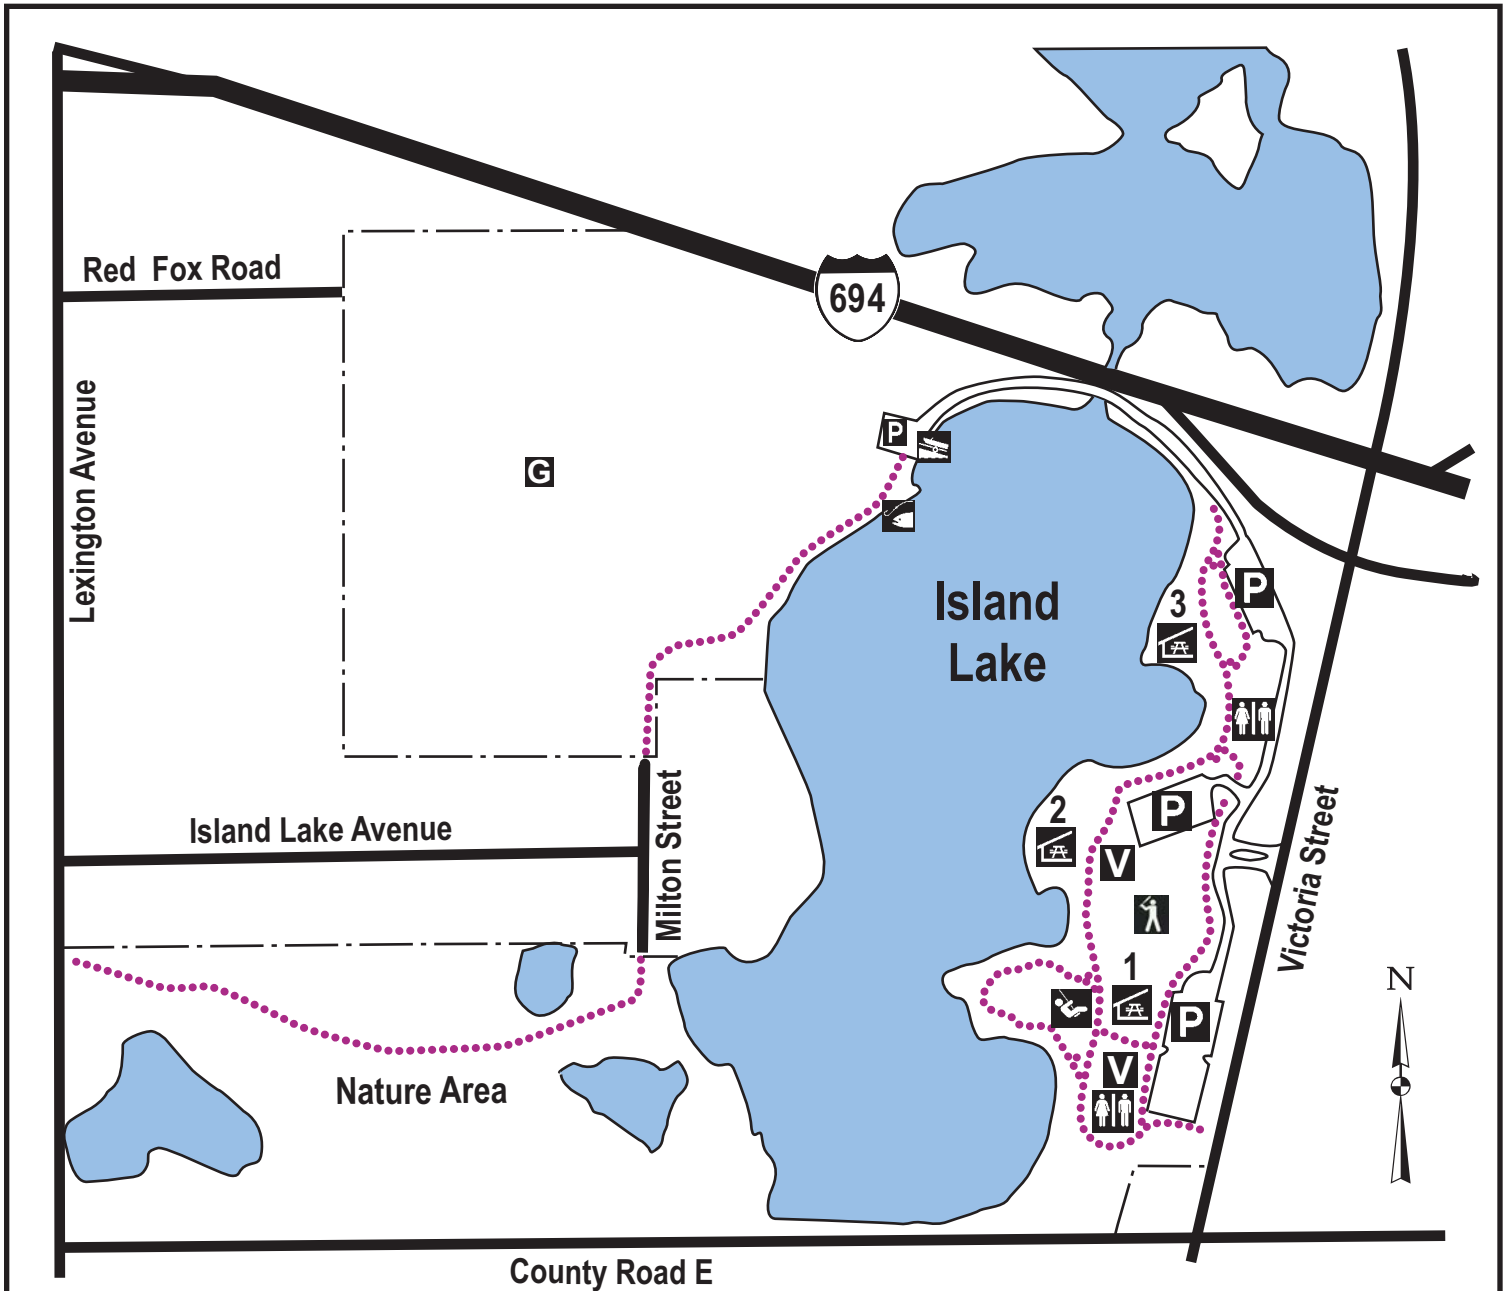

Island Lake County Park

3611 North Victoria Street, Shoreview

LEGEND

 Water	 Play Area
 Biking/Hiking Trails	 Game Field
 Park Boundary	 Volleyball
 Shelter	 Golf Course
 Boat Launch	 Fishing Pier
 Parking	 Restrooms

Ramsey County Parks and Recreation
 2015 North Van Dyke Street, Maplewood, MN 55109
 (651) 748-2500 Fax (651) 748-2508
www.co.ramsey.mn.us/parks