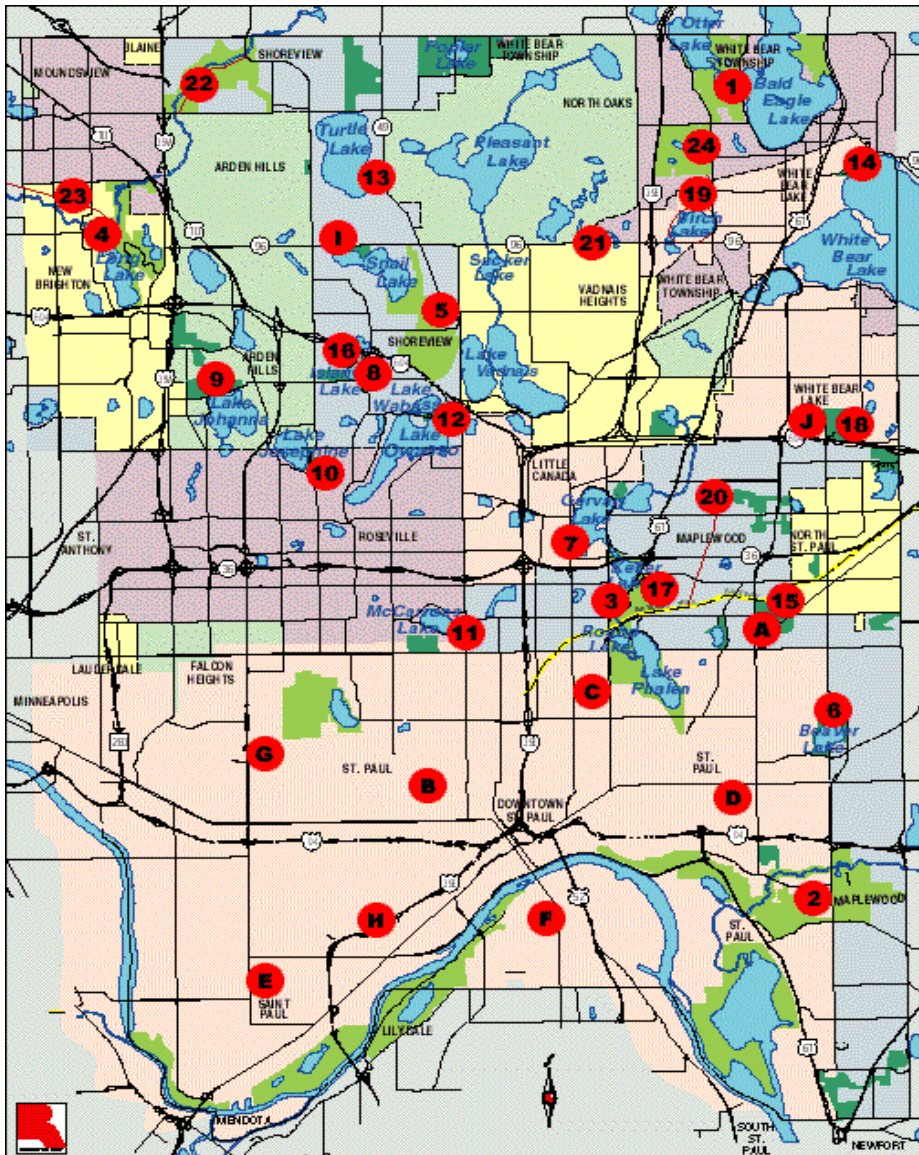

FACILITIES MAP

Regional Parks

1. Bald Eagle/Otter Lake
2. Battle Creek
3. Keller
4. Long Lake
9. Tony Schmidt
5. Vadnais-Snail Lakes

County Parks

6. Beaver
7. Gervais
8. Island
10. Josephine
11. McCarrons
12. Owasso
13. Turtle
14. White Bear

Golf Courses

15. Goodrich
16. Island
17. Keller
18. Manitou Ridge
2. The Ponds at Battle Creek

Regional Trail Corridors

19. Birch Lake
20. Bruce Vento
21. Highway 96
22. Rice Creek North
23. Rice Creek West

Special Use Facilities

24. Tamarack Nature Center
2. WATERWORKS outdoor Waterpark

Ice Arenas

- A. Aldrich
- B. Biff Adams
- C. Gustafson-Phalen
- D. Harding
- E. Charles M. Schulz-Highland
- F. Ken Yackel-West Side
- G. Oscar Johnson
- H. Pleasant
- I. Shoreview
- J. White Bear