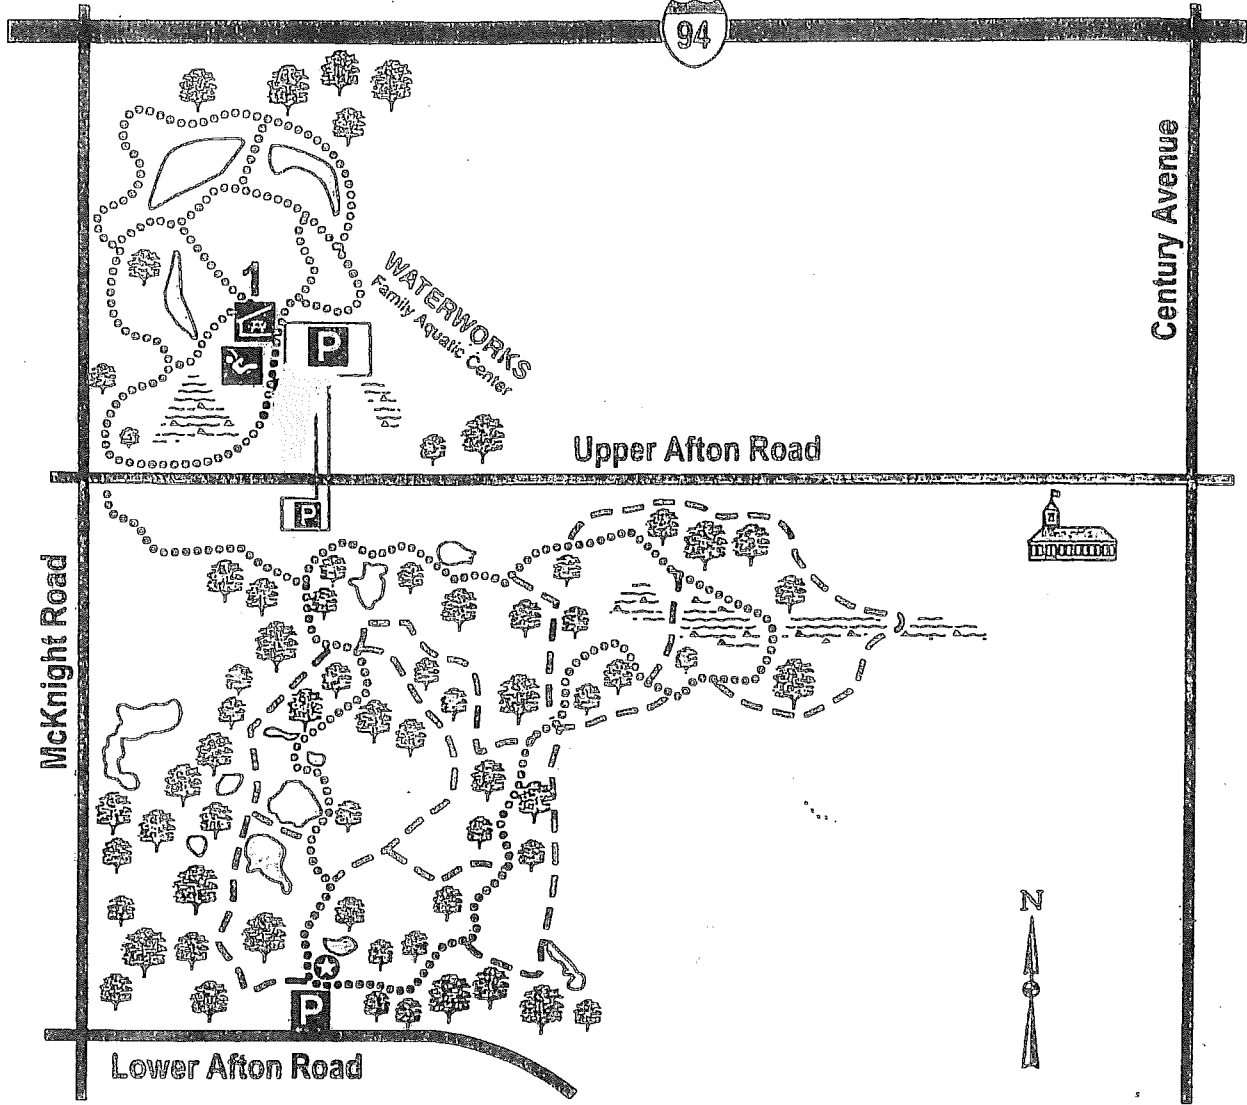

Battle Creek Regional Park

2300 Upper Afton Road, Maplewood

LEGEND

- | | |
|---|--|
|  Marsh |  Parking |
|  Water |  1 - Pavilion (seats 500) |
|  Wooded Areas |  Play Area |
|  Hiking Trails |  School |
|  Biking/Hiking Trails |  Trail Access |