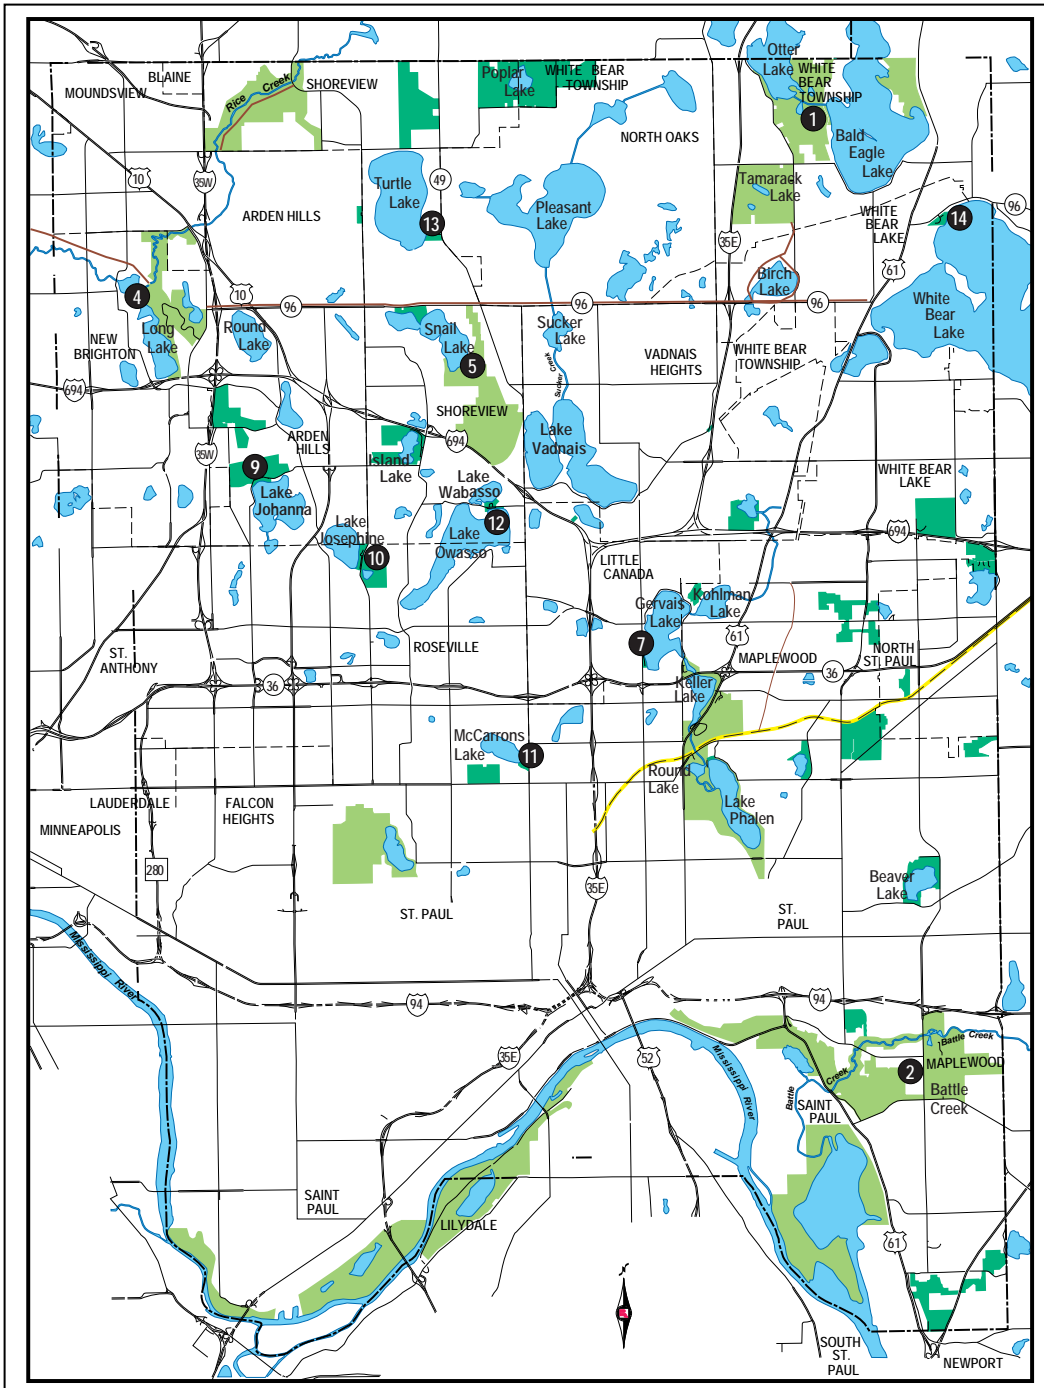

## Beach and Aquatic Facility Locations

Ramsey County Parks and Recreation operates five guarded beaches and Battle Creek Waterworks Family Aquatic Center Beach Locations:

Gervais (non-guarded)	7
Lake Josephine (swim raft)	10
Long Lake (swim raft & concessions)	4
McCarrons Lake	11
Lake Owasso (non-guarded)	12
Snail Lake (concessions)	5
Tony Schmidt	9
Turtle Lake (non-guarded)	13
White Bear Lake	14
<b>Closed in 2010</b>	

### Aquatic Facility

Battle Creek WATERWORKS	2
----------------------------	---

Ramsey County Parks and Recreation Department  
 2015 North Van Dyke  
 Maplewood, MN 55109-3796  
 (651)748-2500 • Fax (651)748-2508