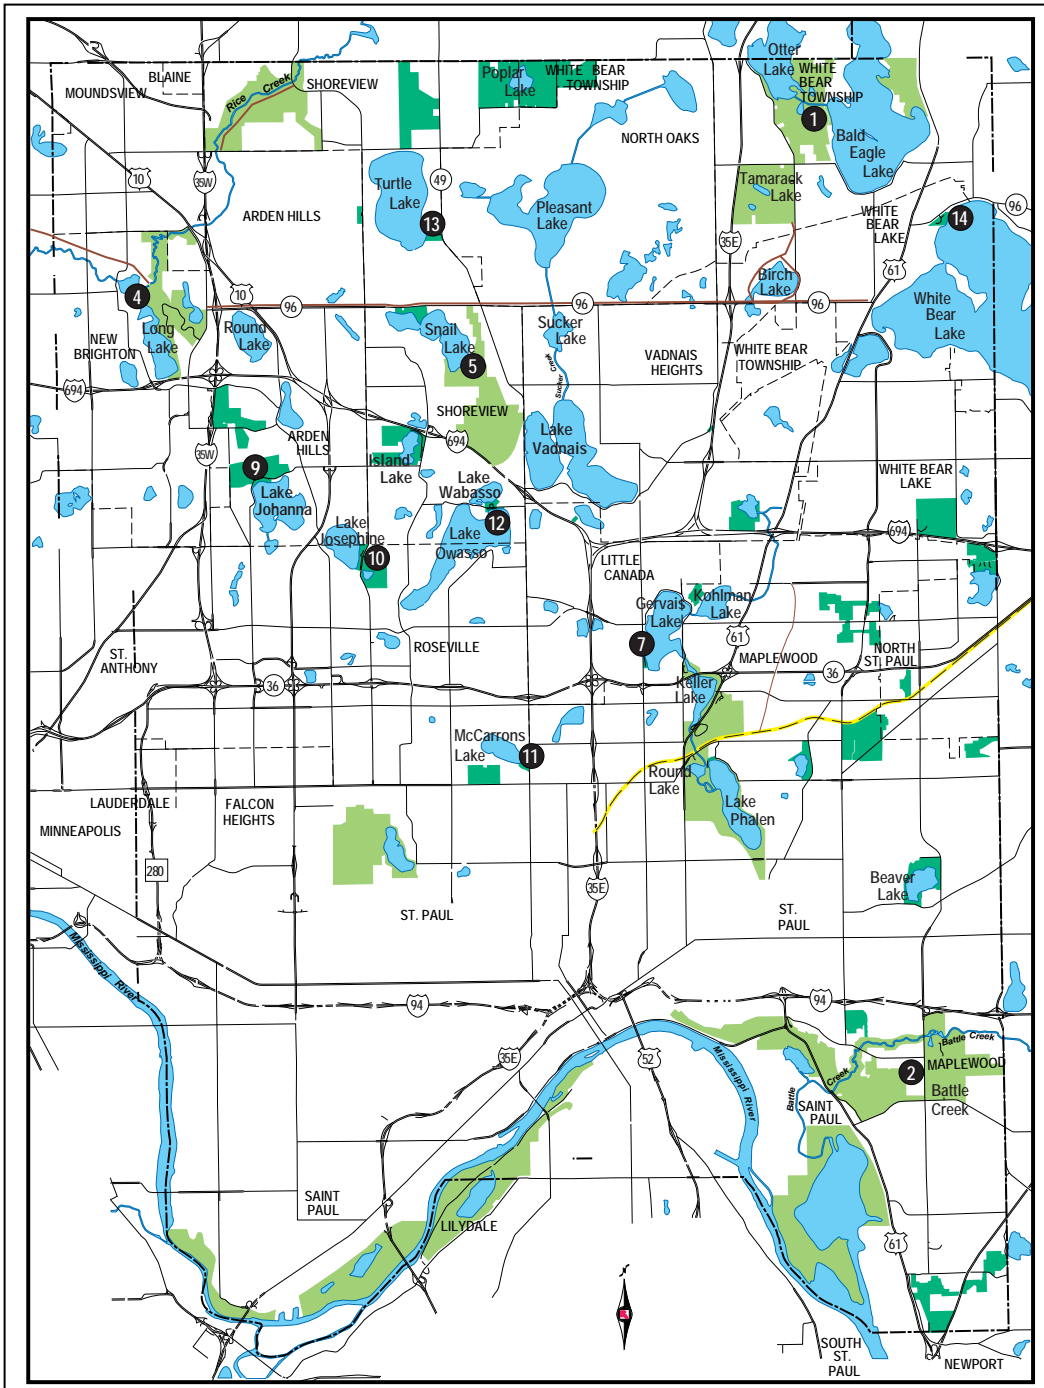

## Beach and Aquatic Facility Locations

Ramsey County Parks and Recreation operates five guarded beaches and Battle Creek Waterworks Family Aquatic Center

### Beach Locations:

Gervais (non-guarded)	7
Lake Josephine	10
Long Lake (Concessions)	4
McCarrons Lake	11
Lake Owasso (non-guarded)	12
Snail Lake (Concessions)	5
Tony Schmidt	9
Turtle Lake (non-guarded)	13
White Bear Lake <b>Closed for season</b>	14

### Aquatic Facility

Battle Creek WATERWORKS (Concessions/ Admission Fee)	2
---	---

Ramsey County Parks and Recreation Department  
2015 North Van Dyke  
Maplewood, MN 55109-3796  
(651)748-2500•Fax(651)748-2508