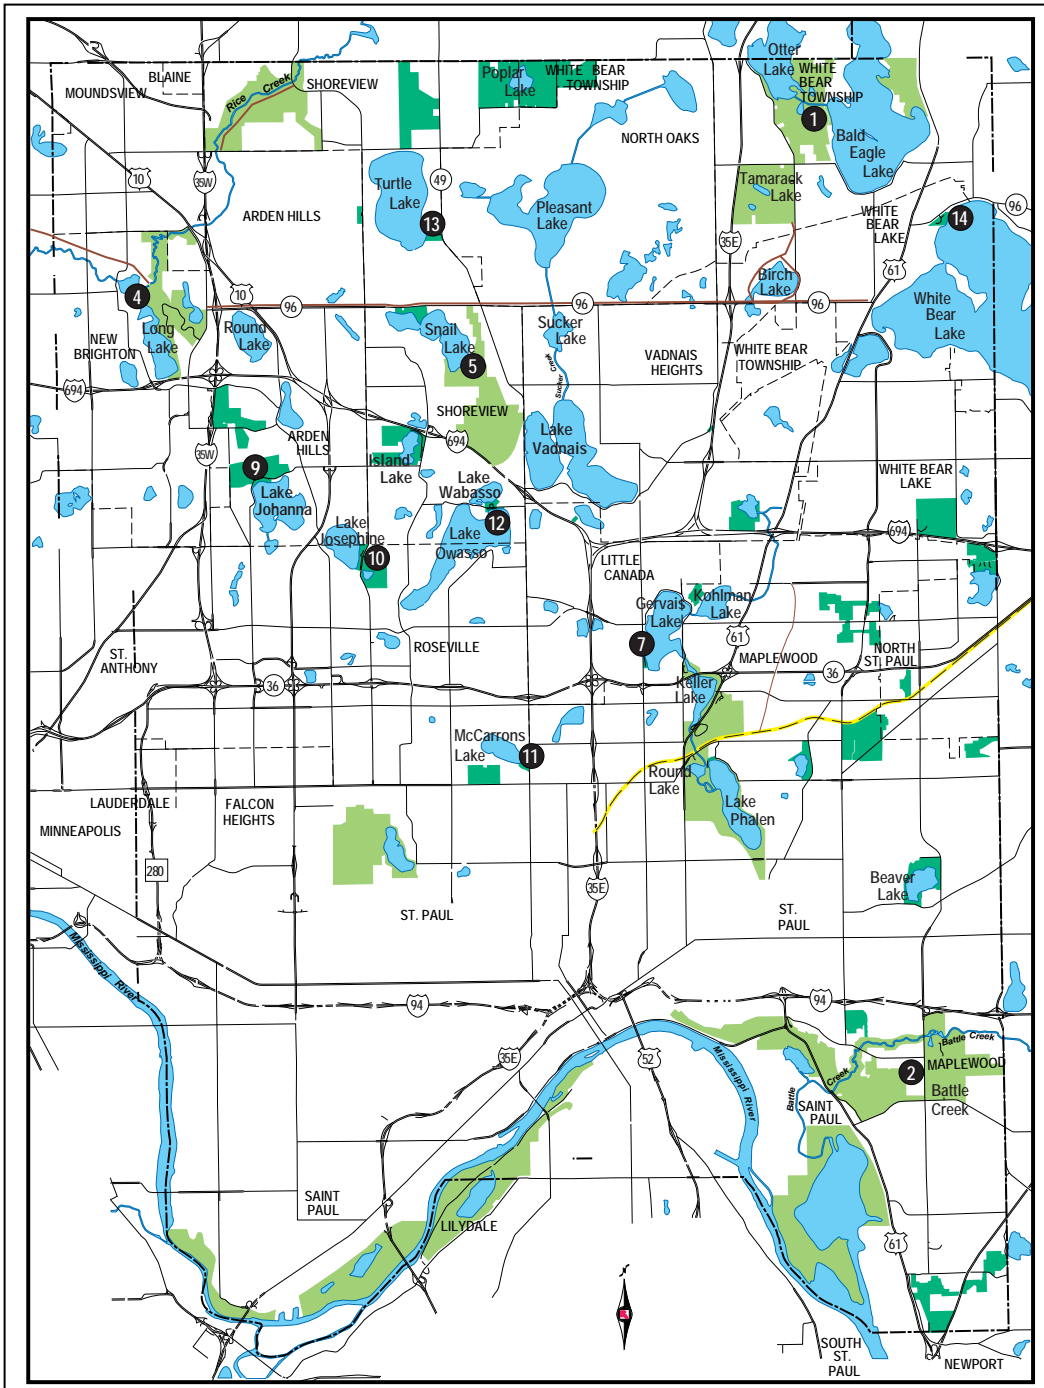

Parks and Recreation Department

Beach and Aquatic Facility Locations

Ramsey County Parks and Recreation operates five guarded beaches and Battle Creek Waterworks Family Aquatic Center Beach Locations:

Gervais (non-guarded)	7
Lake Josephine	10
Long Lake (concessions)	4
McCarrons Lake	11
Lake Owasso (non-guarded)	12
Snail Lake (concessions)	5
Tony Schmidt	9
Turtle Lake (non-guarded)	13
White Bear Lake	14
Aquatic Facility	
Battle Creek WATERWORKS	2

Ramsey County Parks and Recreation Department
 2015 North Van Dyke
 Maplewood, MN 55109-3796
 (651)748-2500•Fax(651)748-2508

Web Site: www.co.ramsey.mn.us/parks E-Mail: parks@co.ramsey.mn.us