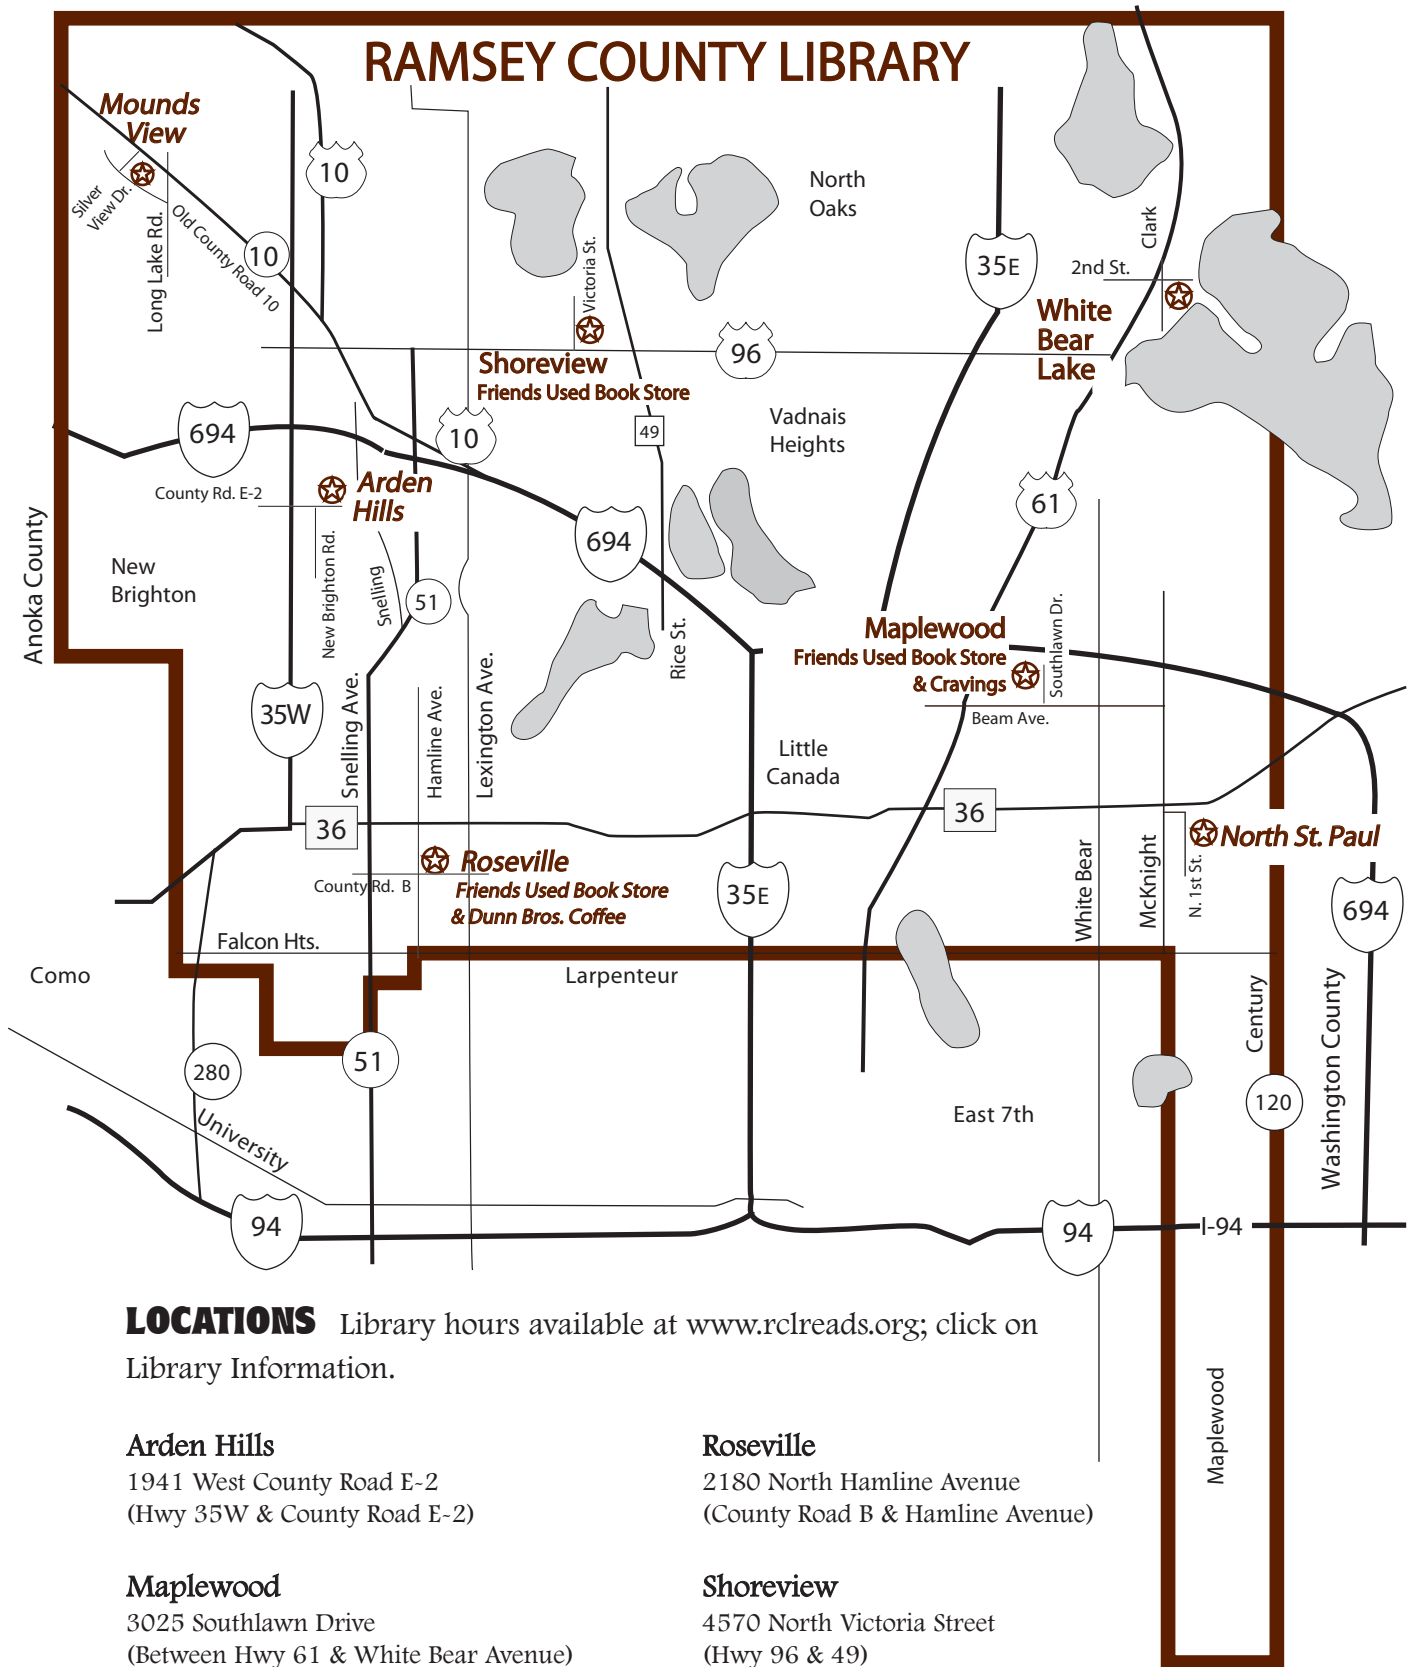

RAMSEY COUNTY LIBRARY

LOCATIONS Library hours available at www.rclreads.org; click on Library Information.

Arden Hills

1941 West County Road E-2
(Hwy 35W & County Road E-2)

Roseville

2180 North Hamline Avenue
(County Road B & Hamline Avenue)

Maplewood

3025 Southlawn Drive
(Between Hwy 61 & White Bear Avenue)

Shoreview

4570 North Victoria Street
(Hwy 96 & 49)

Mounds View

2576 County Road 10
(County Road 10 & Long Lake Road)

White Bear Lake

4698 Clark Avenue
(Hwy 61 & 2nd Street)

North St. Paul

2290 N. 1st Street
(Between Hwy 36 & 7th Avenue East)