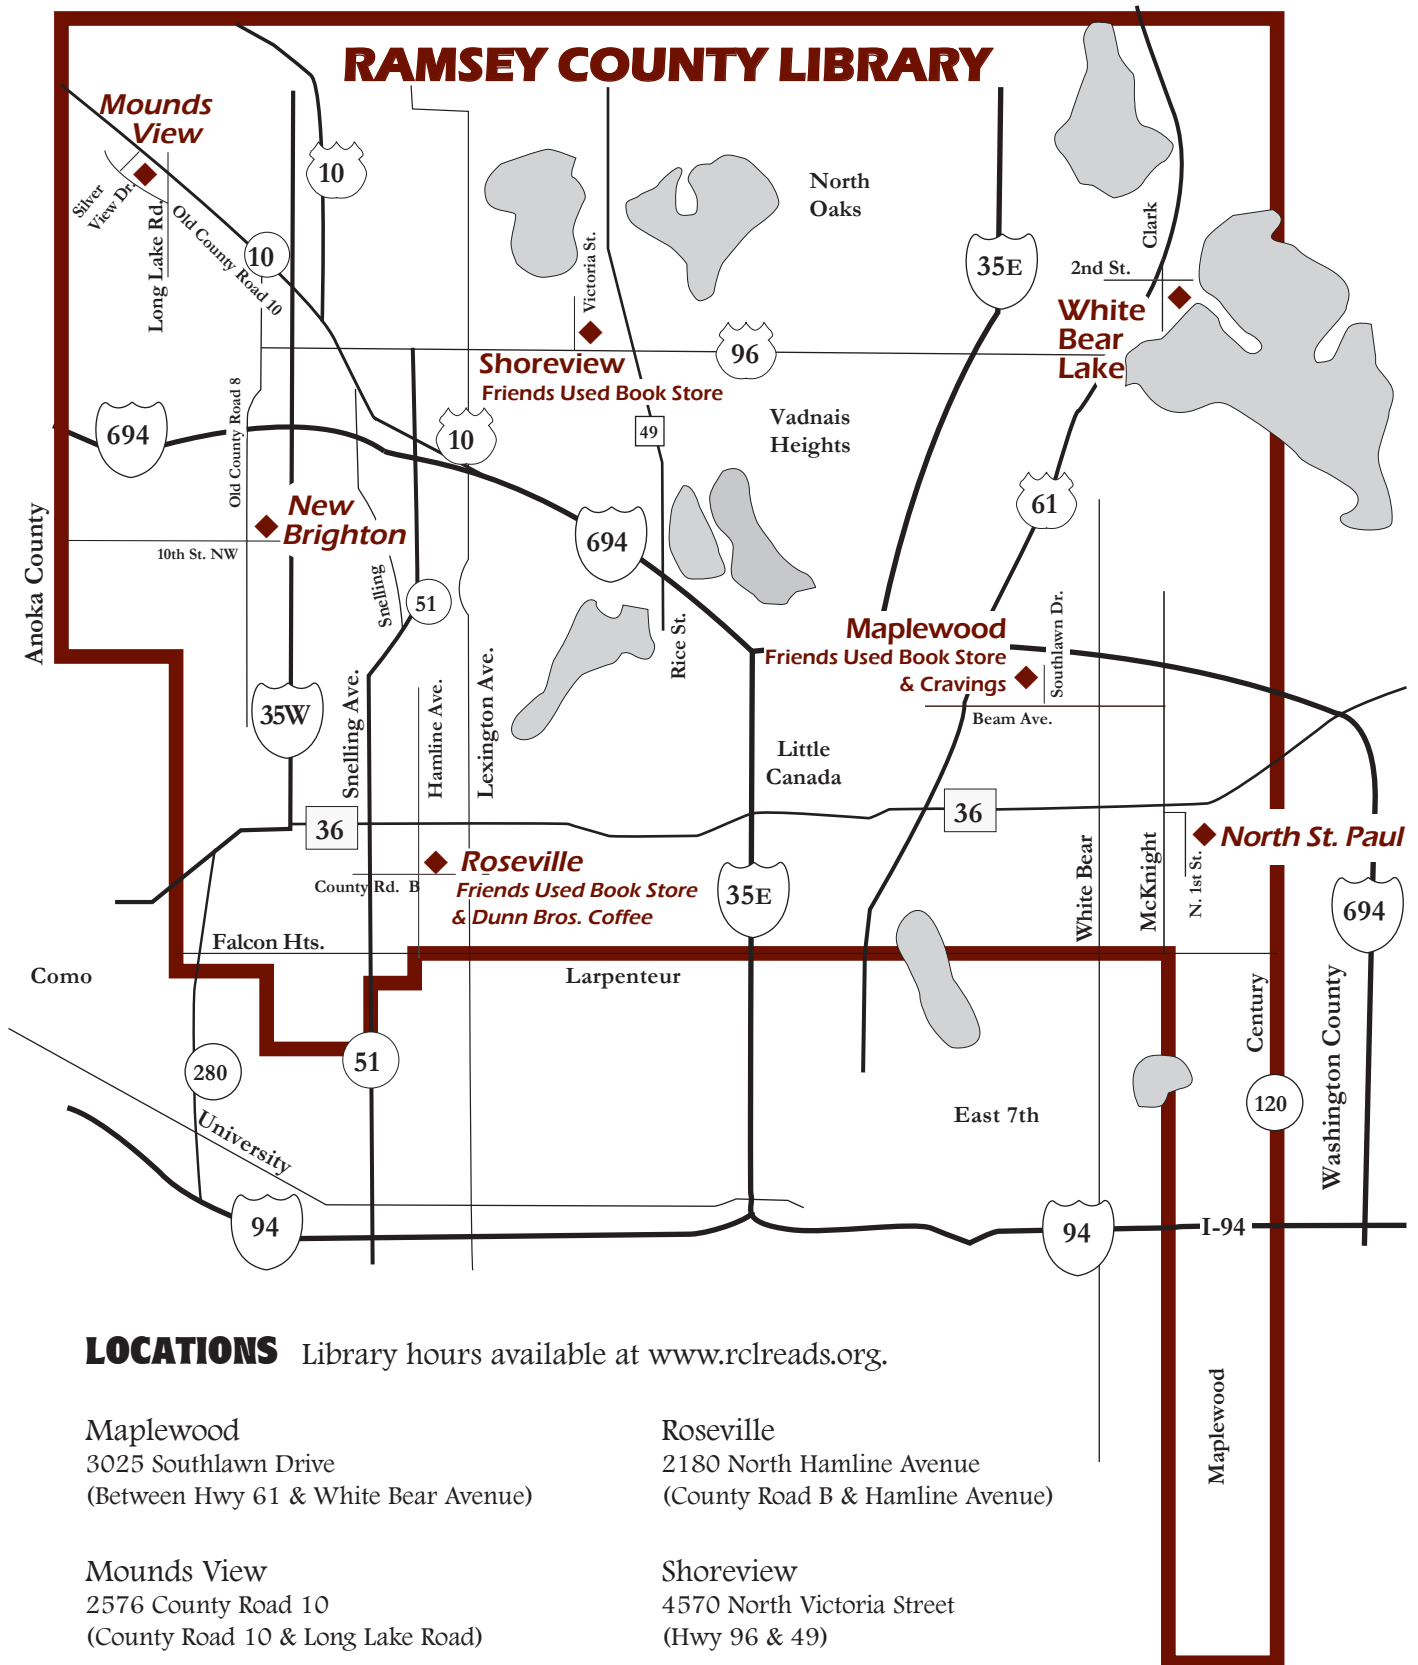

RAMSEY COUNTY LIBRARY

LOCATIONS Library hours available at www.rcldreads.org.

Maplewood
3025 Southlawn Drive
(Between Hwy 61 & White Bear Avenue)

Roseville
2180 North Hamline Avenue
(County Road B & Hamline Avenue)

Mounds View
2576 County Road 10
(County Road 10 & Long Lake Road)

Shoreview
4570 North Victoria Street
(Hwy 96 & 49)

New Brighton
400 10th Street NW
(Old County Road 8 & I-694)

White Bear Lake
4698 Clark Avenue
(Hwy 61 & 2nd Street)

North St. Paul
2290 N 1st Street
(Between Hwy 36 & 7th Avenue East)