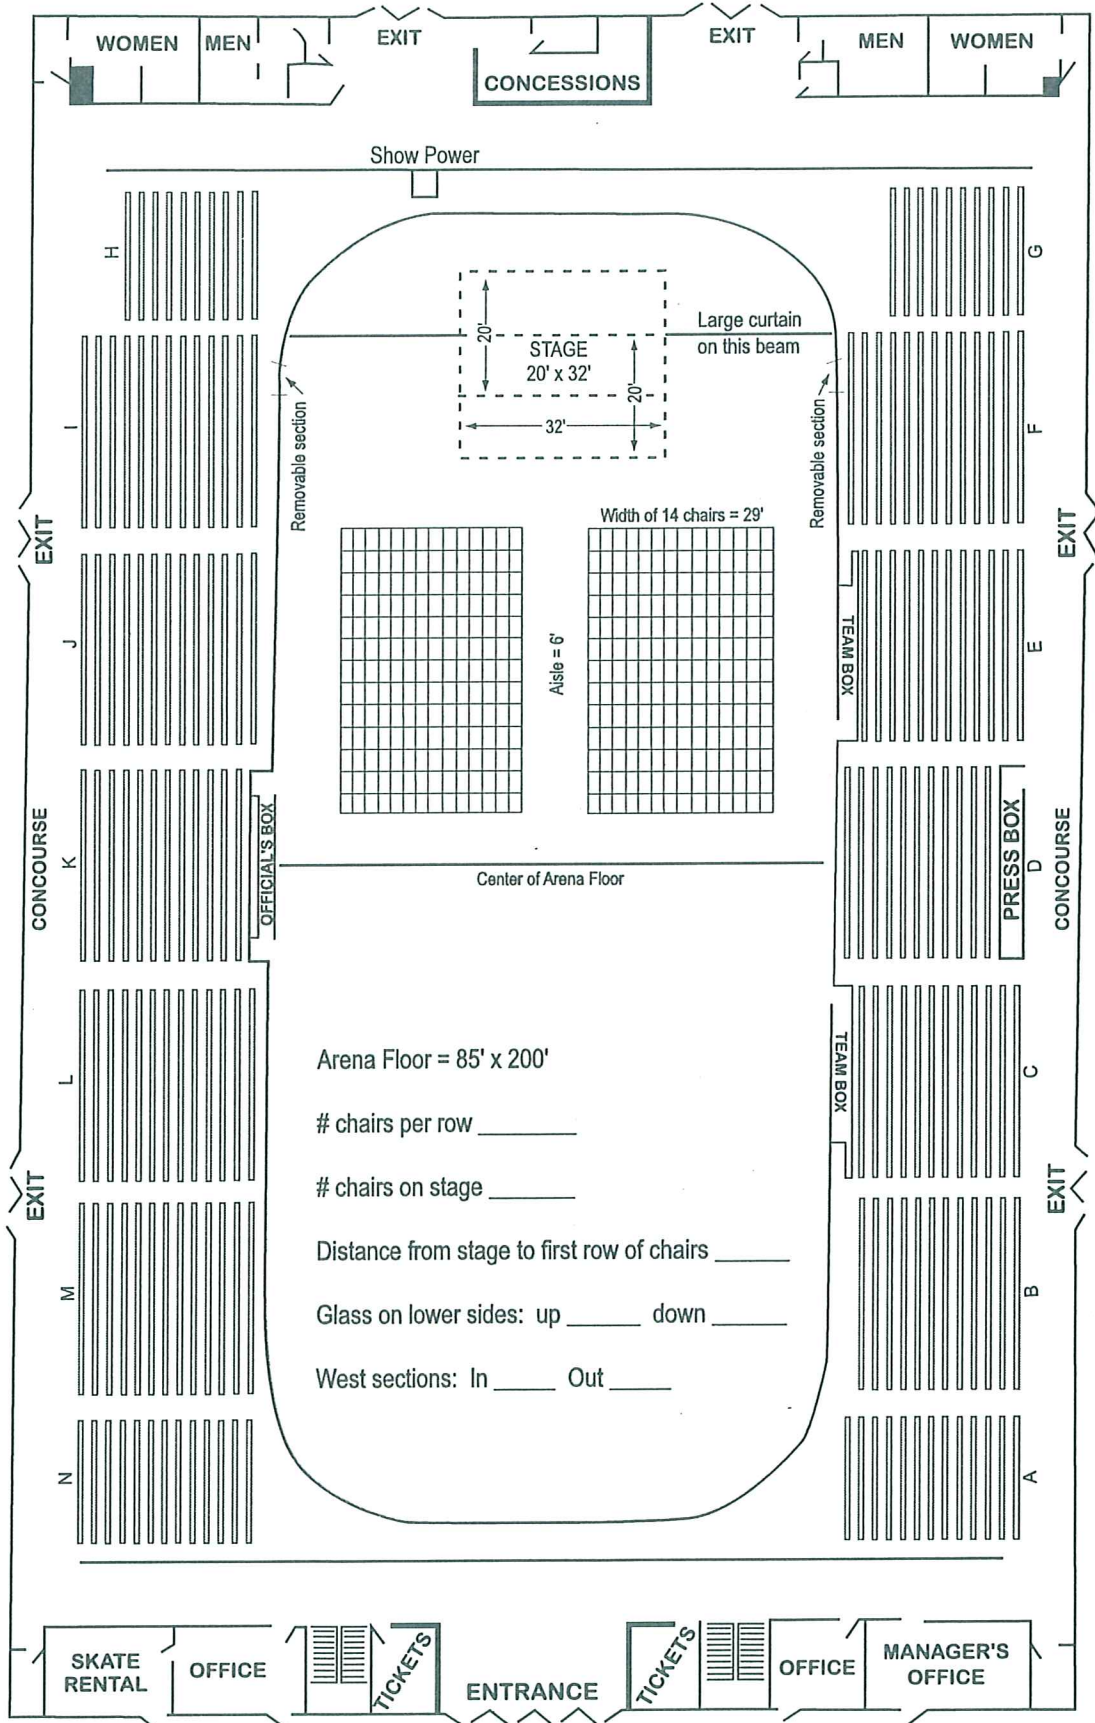

ALDRICH ARENA

Ice surface: 200' x 85'
10 acres free surfaced parking lot

RAMP - 20' WIDE
OVERHEAD DOOR
12' x 16'

Permanent seating 3,430
Approximate standing room 700
Total capacity 4,130

1850 White Bear Avenue
Maplewood, MN 55109
(651) 748-2510
Fax (651) 748-2518