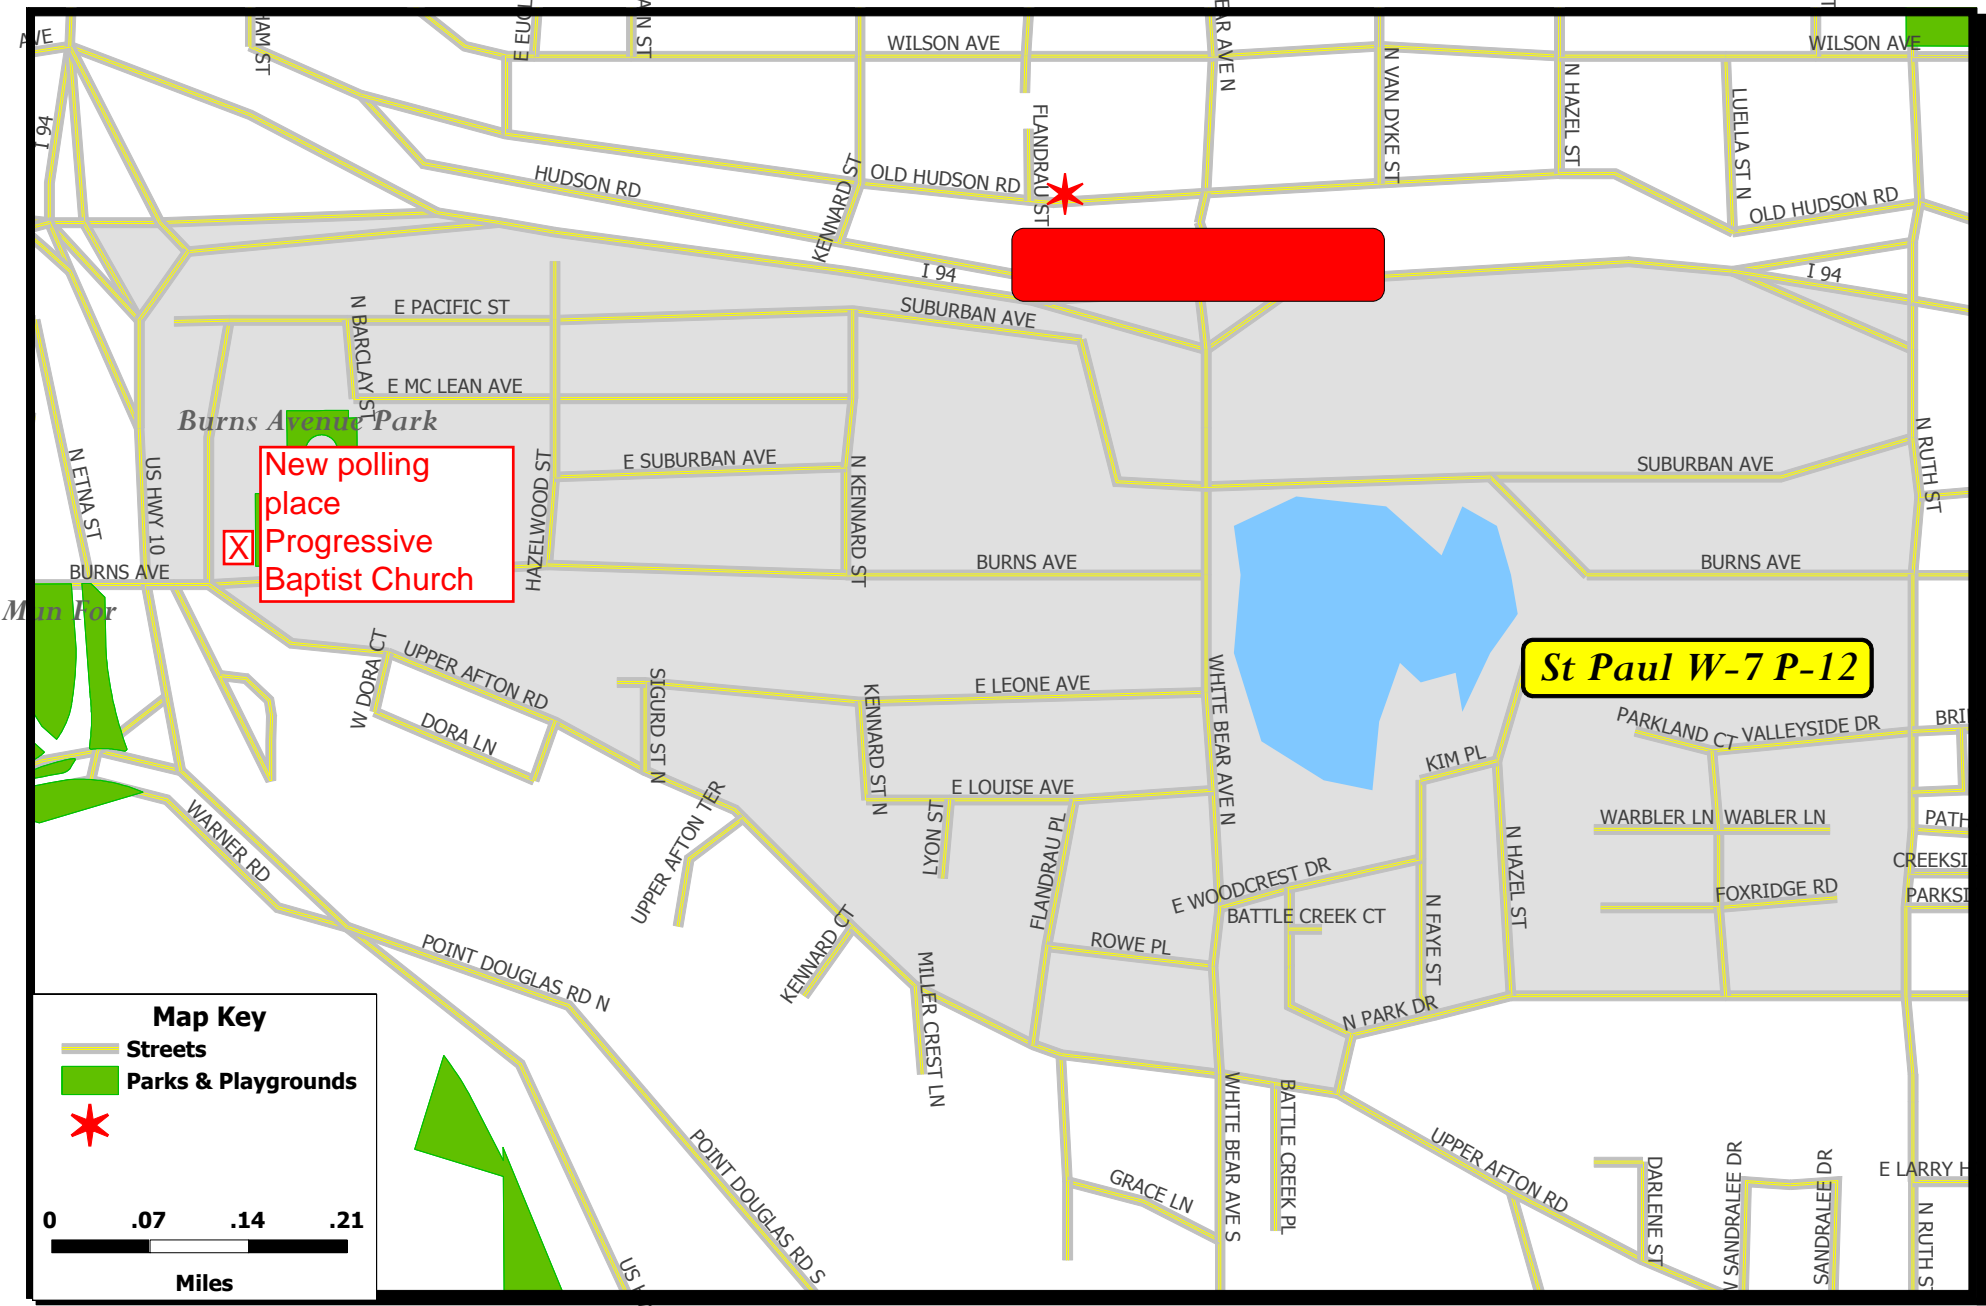

Ward 7, Precinct 12

Map Key

- Streets
- Parks & Playgrounds

0 .07 .14 .21
Miles