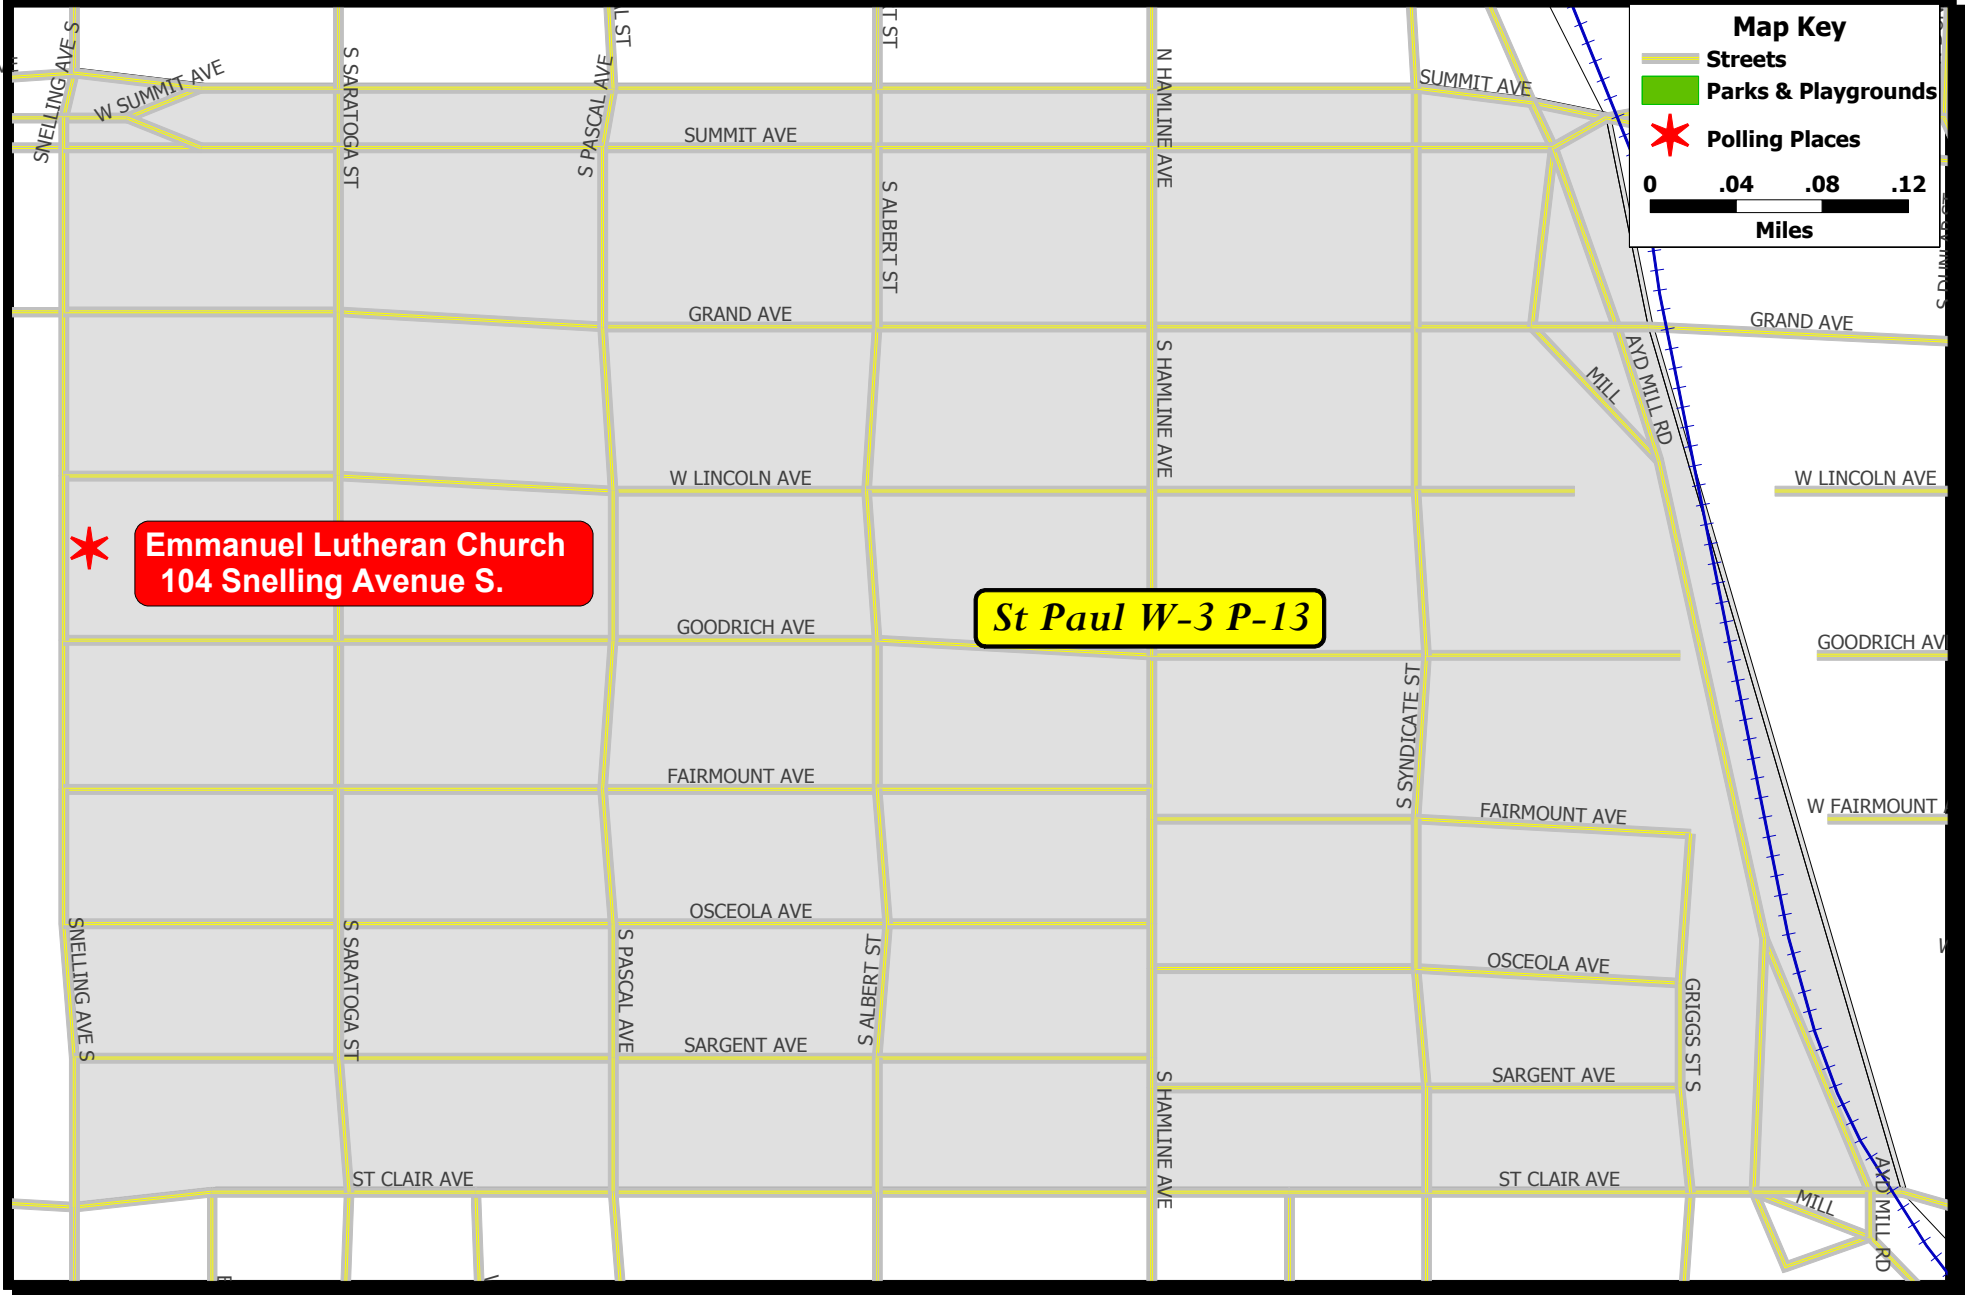

# Ward 3, Precinct 13

**Emmanuel Lutheran Church  
104 Snelling Avenue S.**

**St Paul W-3 P-13**