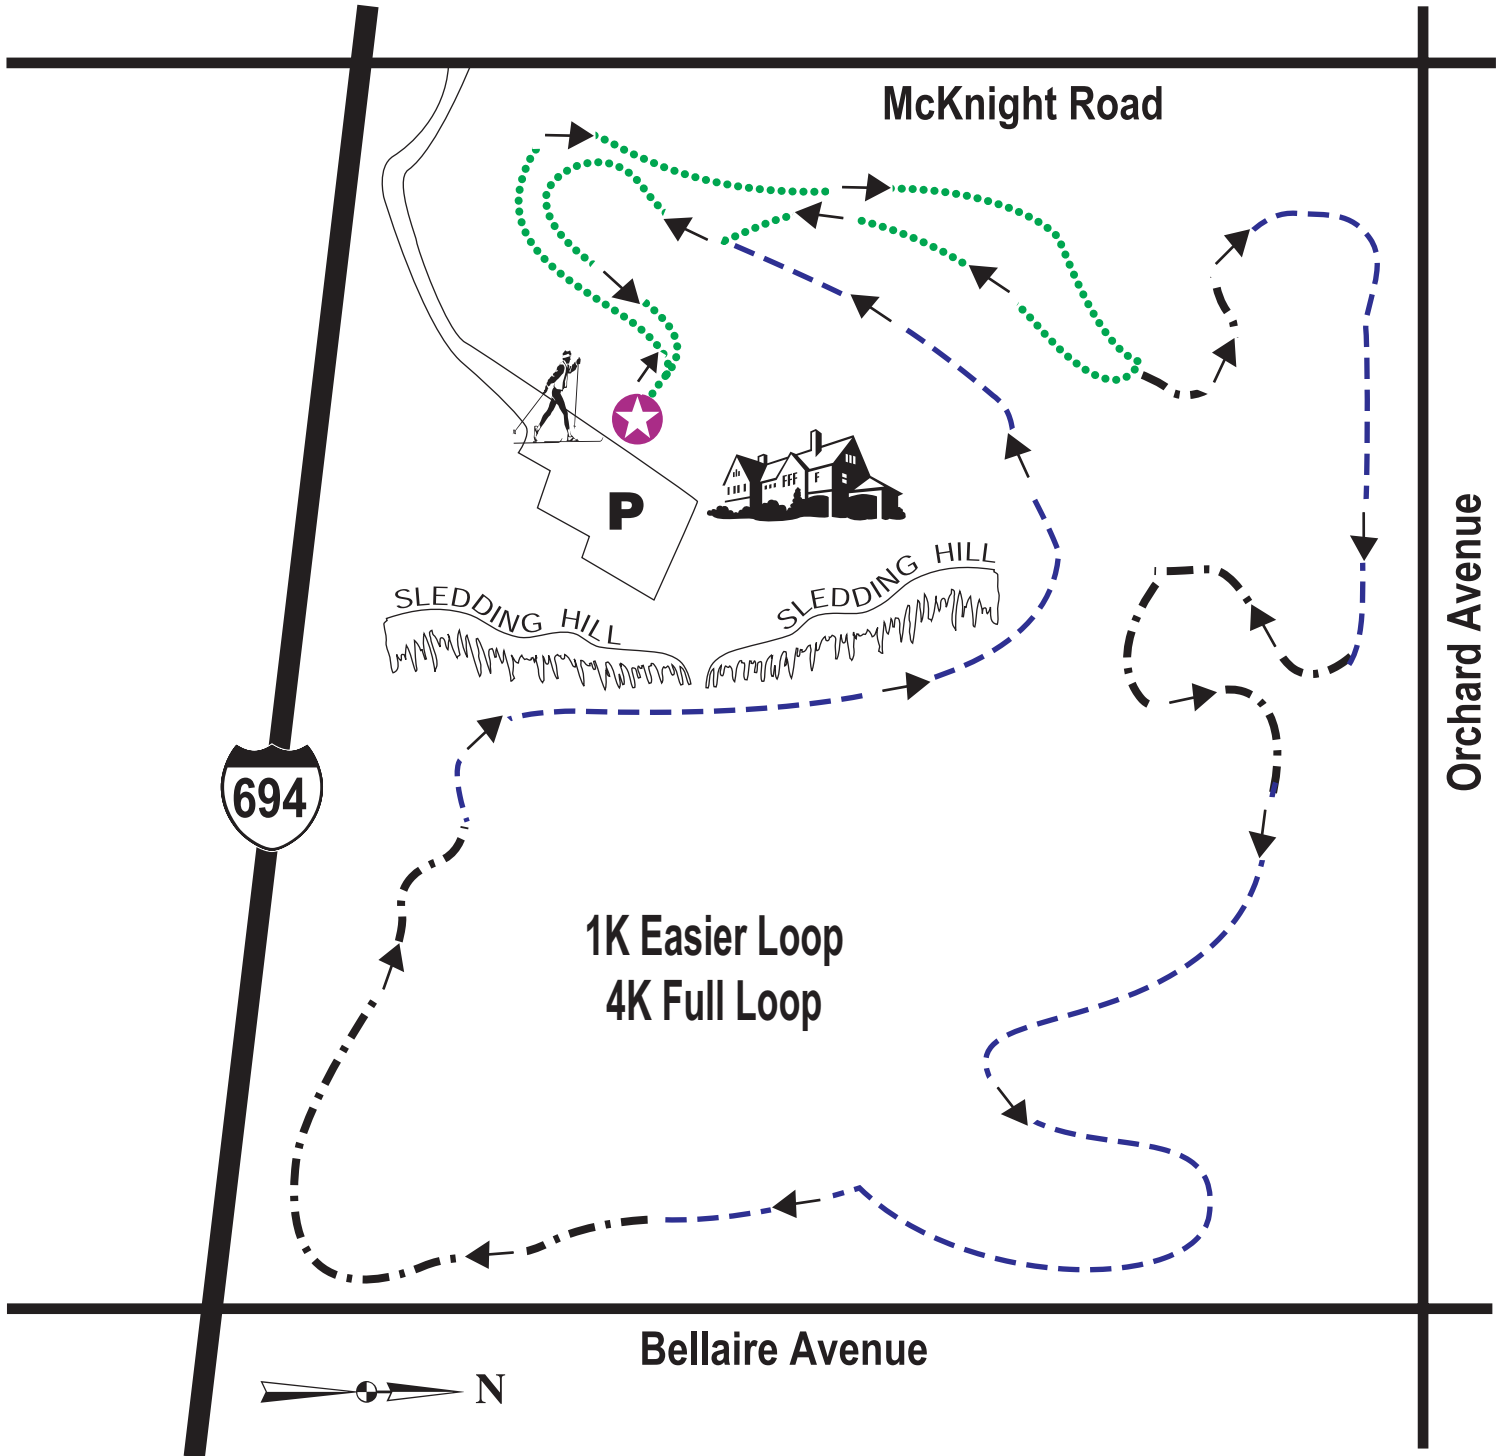

Manitou Ridge Golf Course

Cross-Country Ski Trail

3200 North McKnight Road, White Bear Lake, Minnesota 55110

Easier

More Difficult

Most Difficult

P Parking

 Trail Access