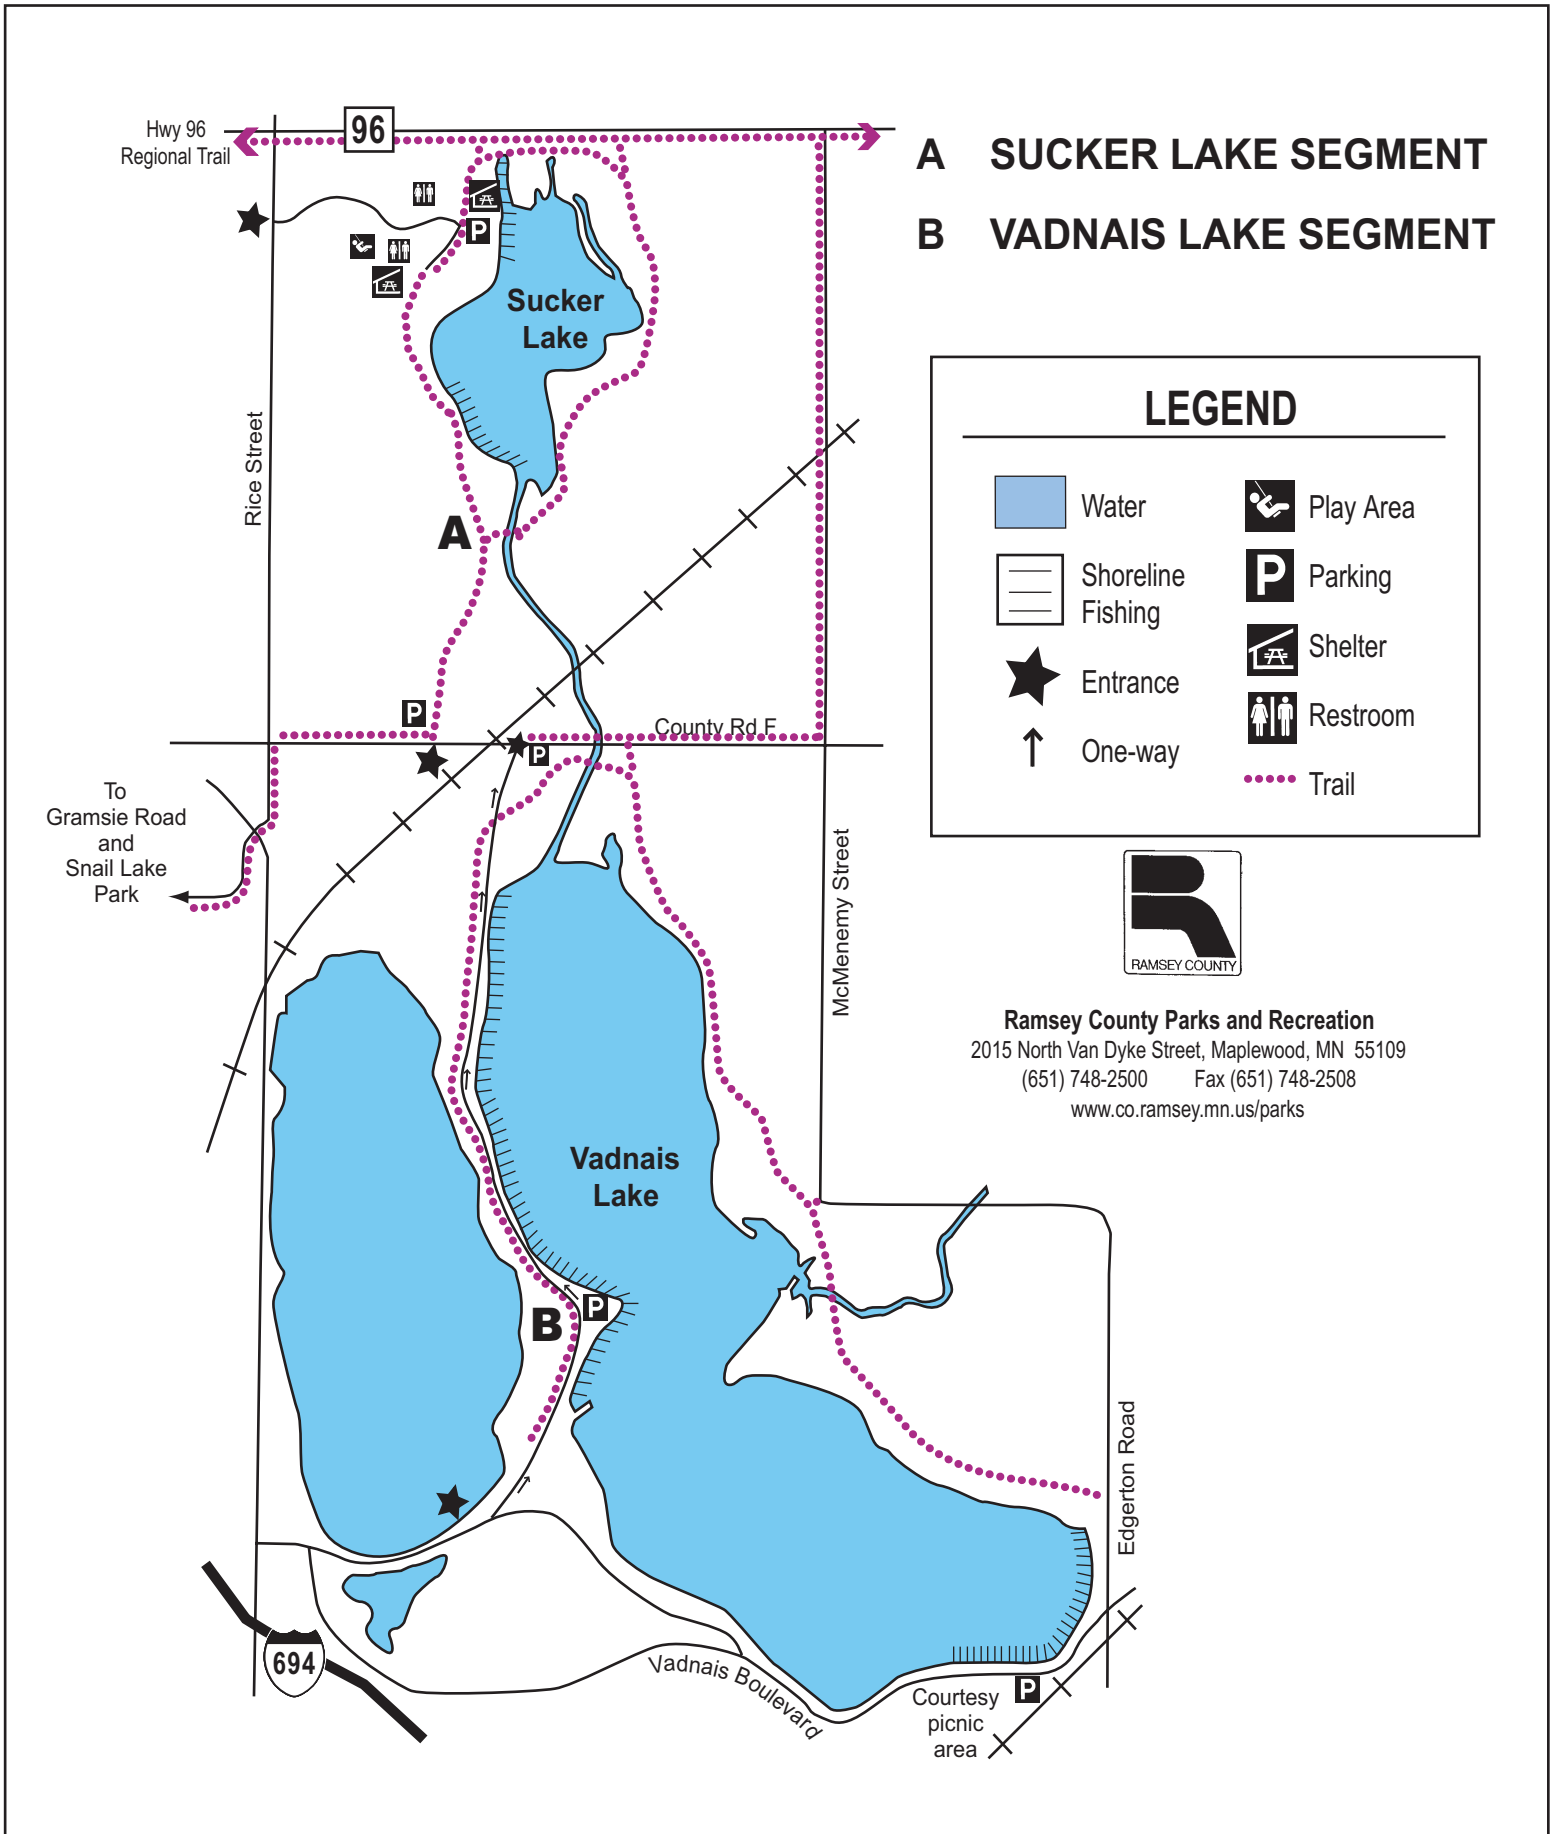

# Vadnais-Sucker Lakes Site

**A SUCKER LAKE SEGMENT**  
**B VADNAIS LAKE SEGMENT**

### LEGEND

|   |                   |  |           |
|---|-------------------|--|-----------|
|  | Water             |   | Play Area |
|  | Shoreline Fishing |   | Parking   |
|  | Entrance          |   | Shelter   |
|  | One-way           |   | Restroom  |
|   |                   |  | Trail     |