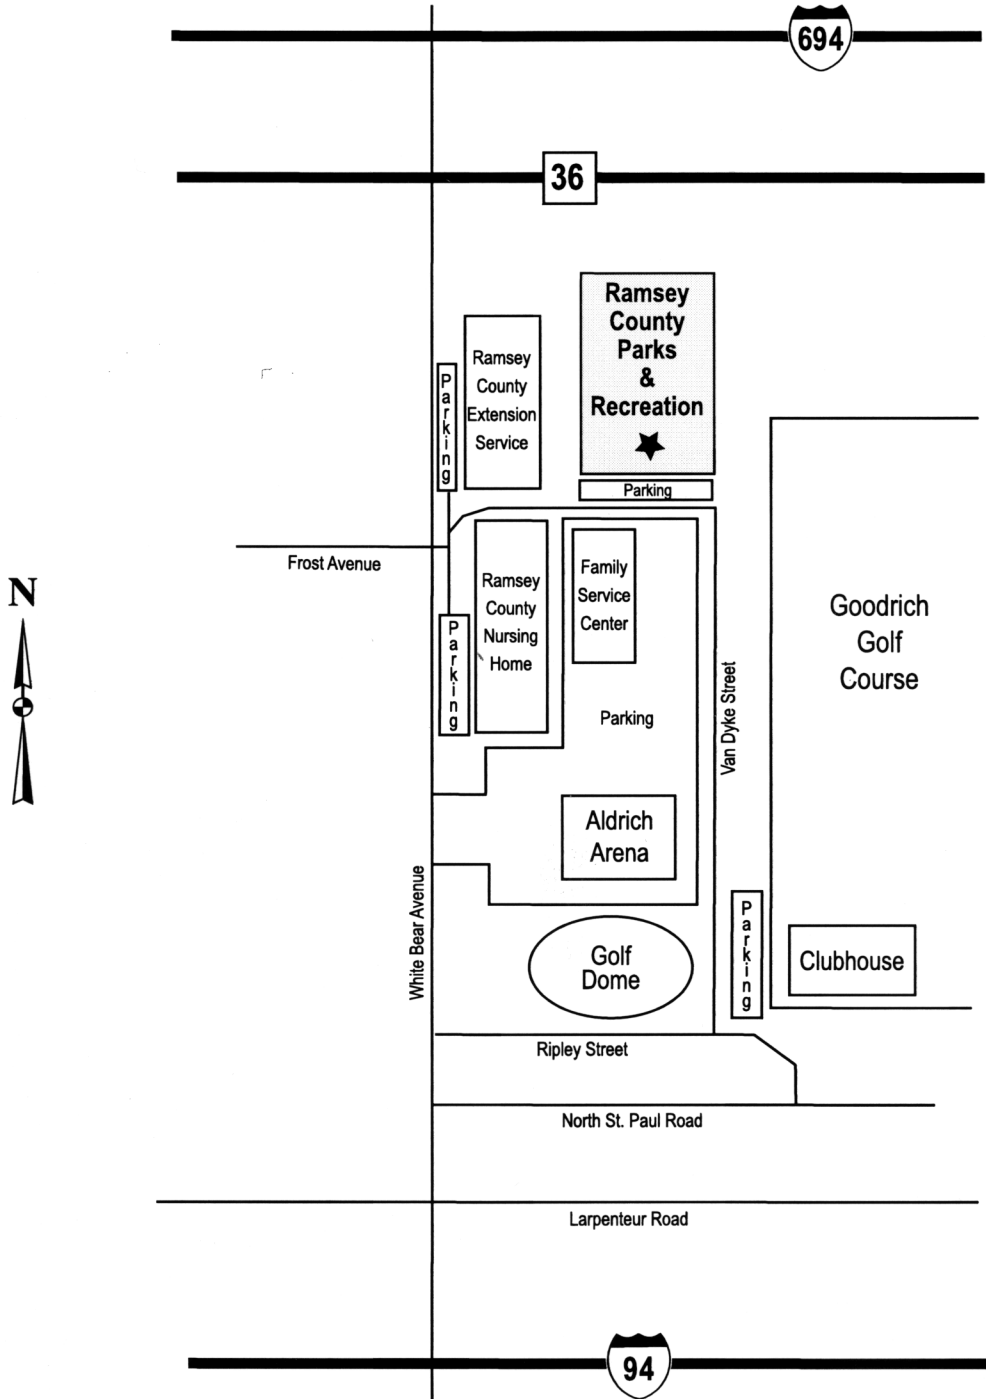

Directions to Ramsey County Parks and Recreation

2015 North Van Dyke Street
Maplewood, MN 55109
651-748-2500
Fax 651-748-2508

***Keys should be picked up here Monday through Friday (non-holidays) between 8:00am and 4:00pm.** Keys can be picked up (and damage deposit posted) up to 3 business days prior to your event and should be returned after 12 noon, the next business day following your event.