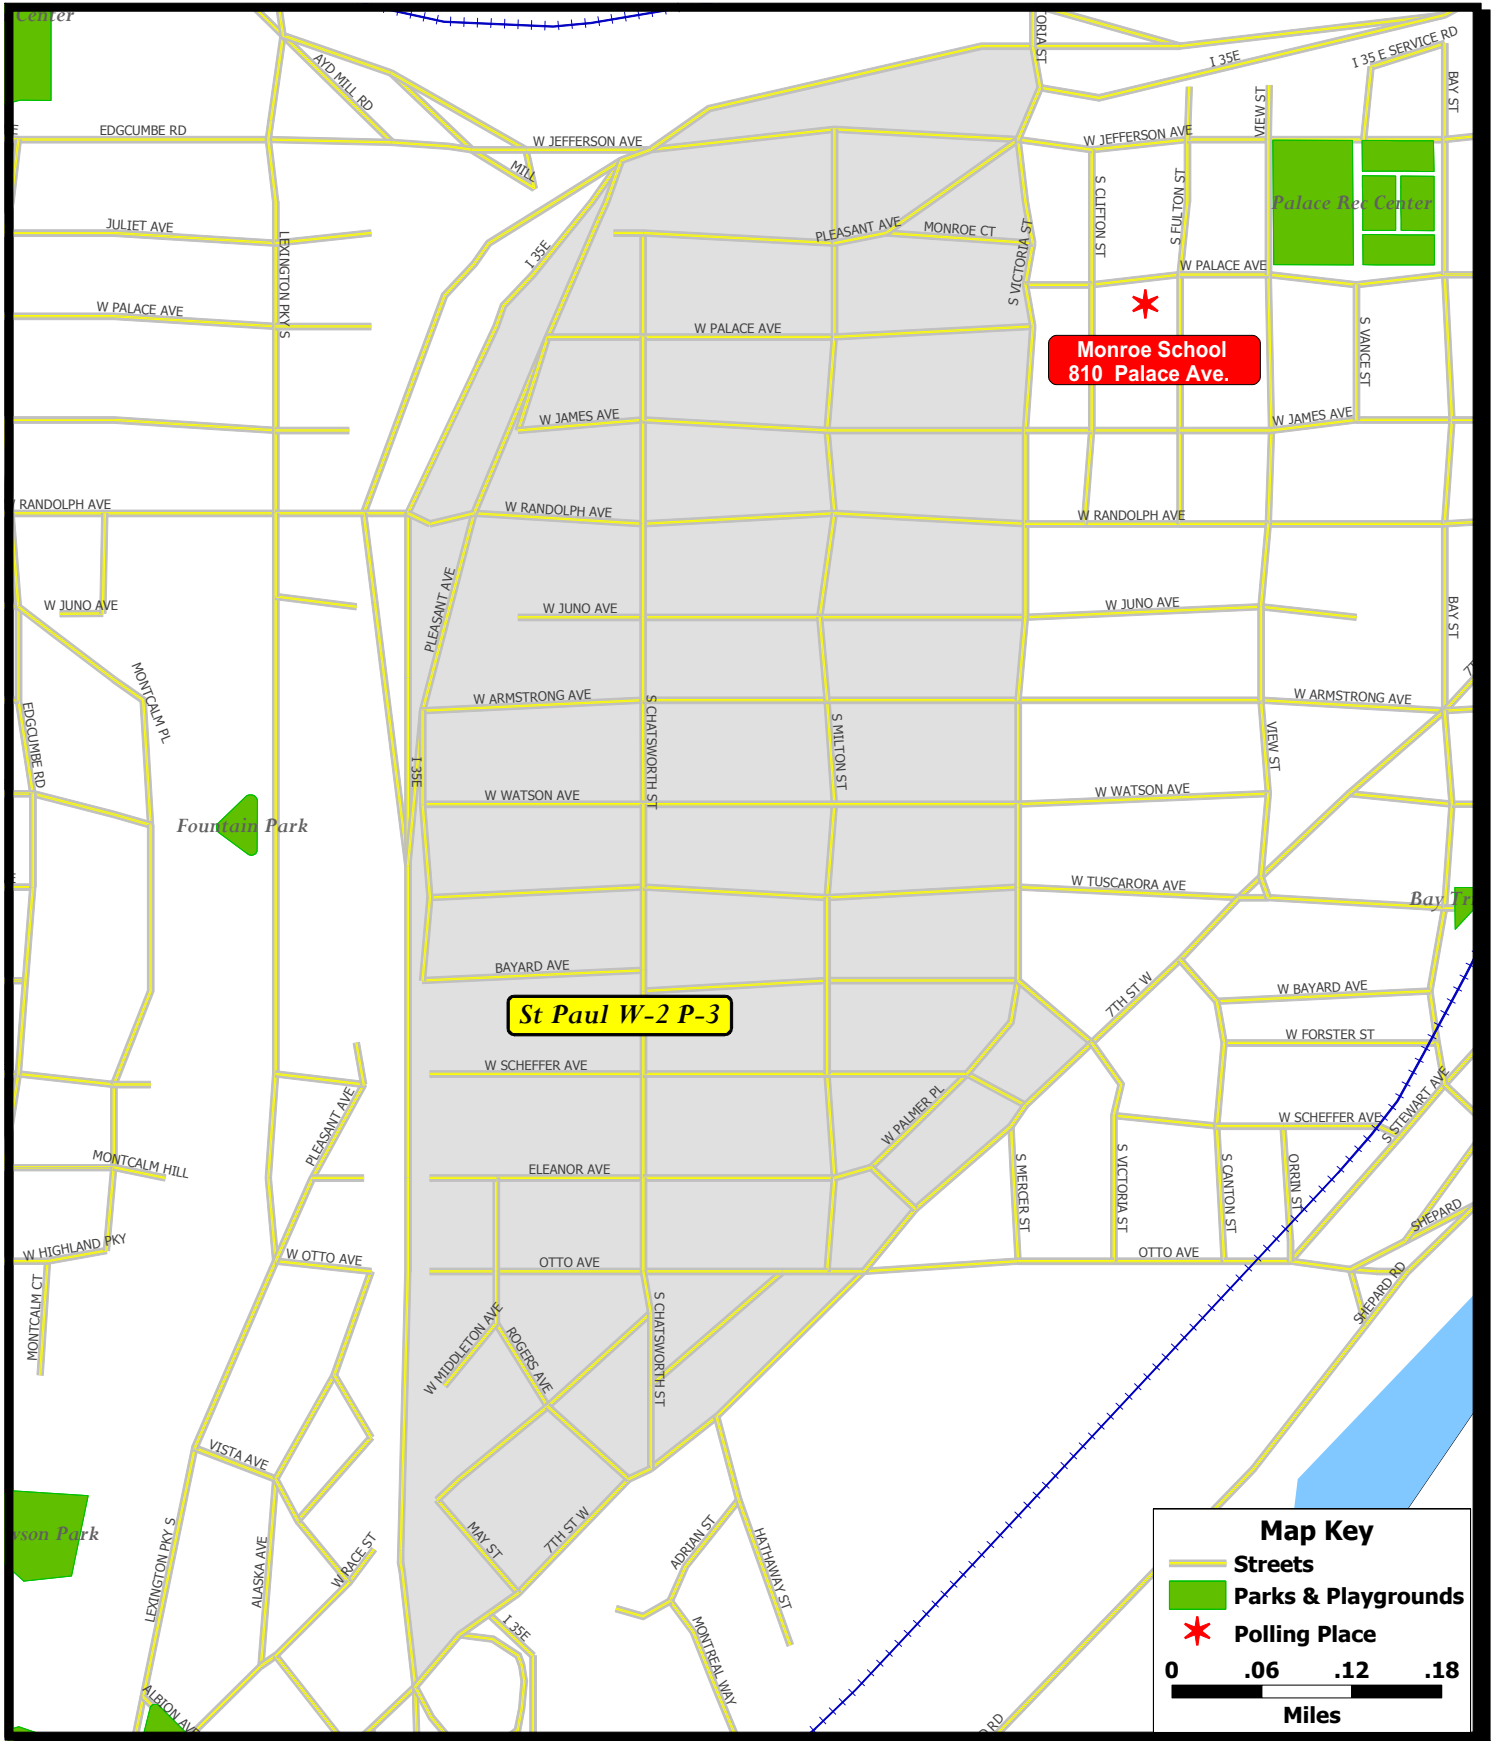

Ward 2, Precinct 3

Map Key

- Streets
- Parks & Playgrounds
- Polling Place

0 .06 .12 .18
Miles