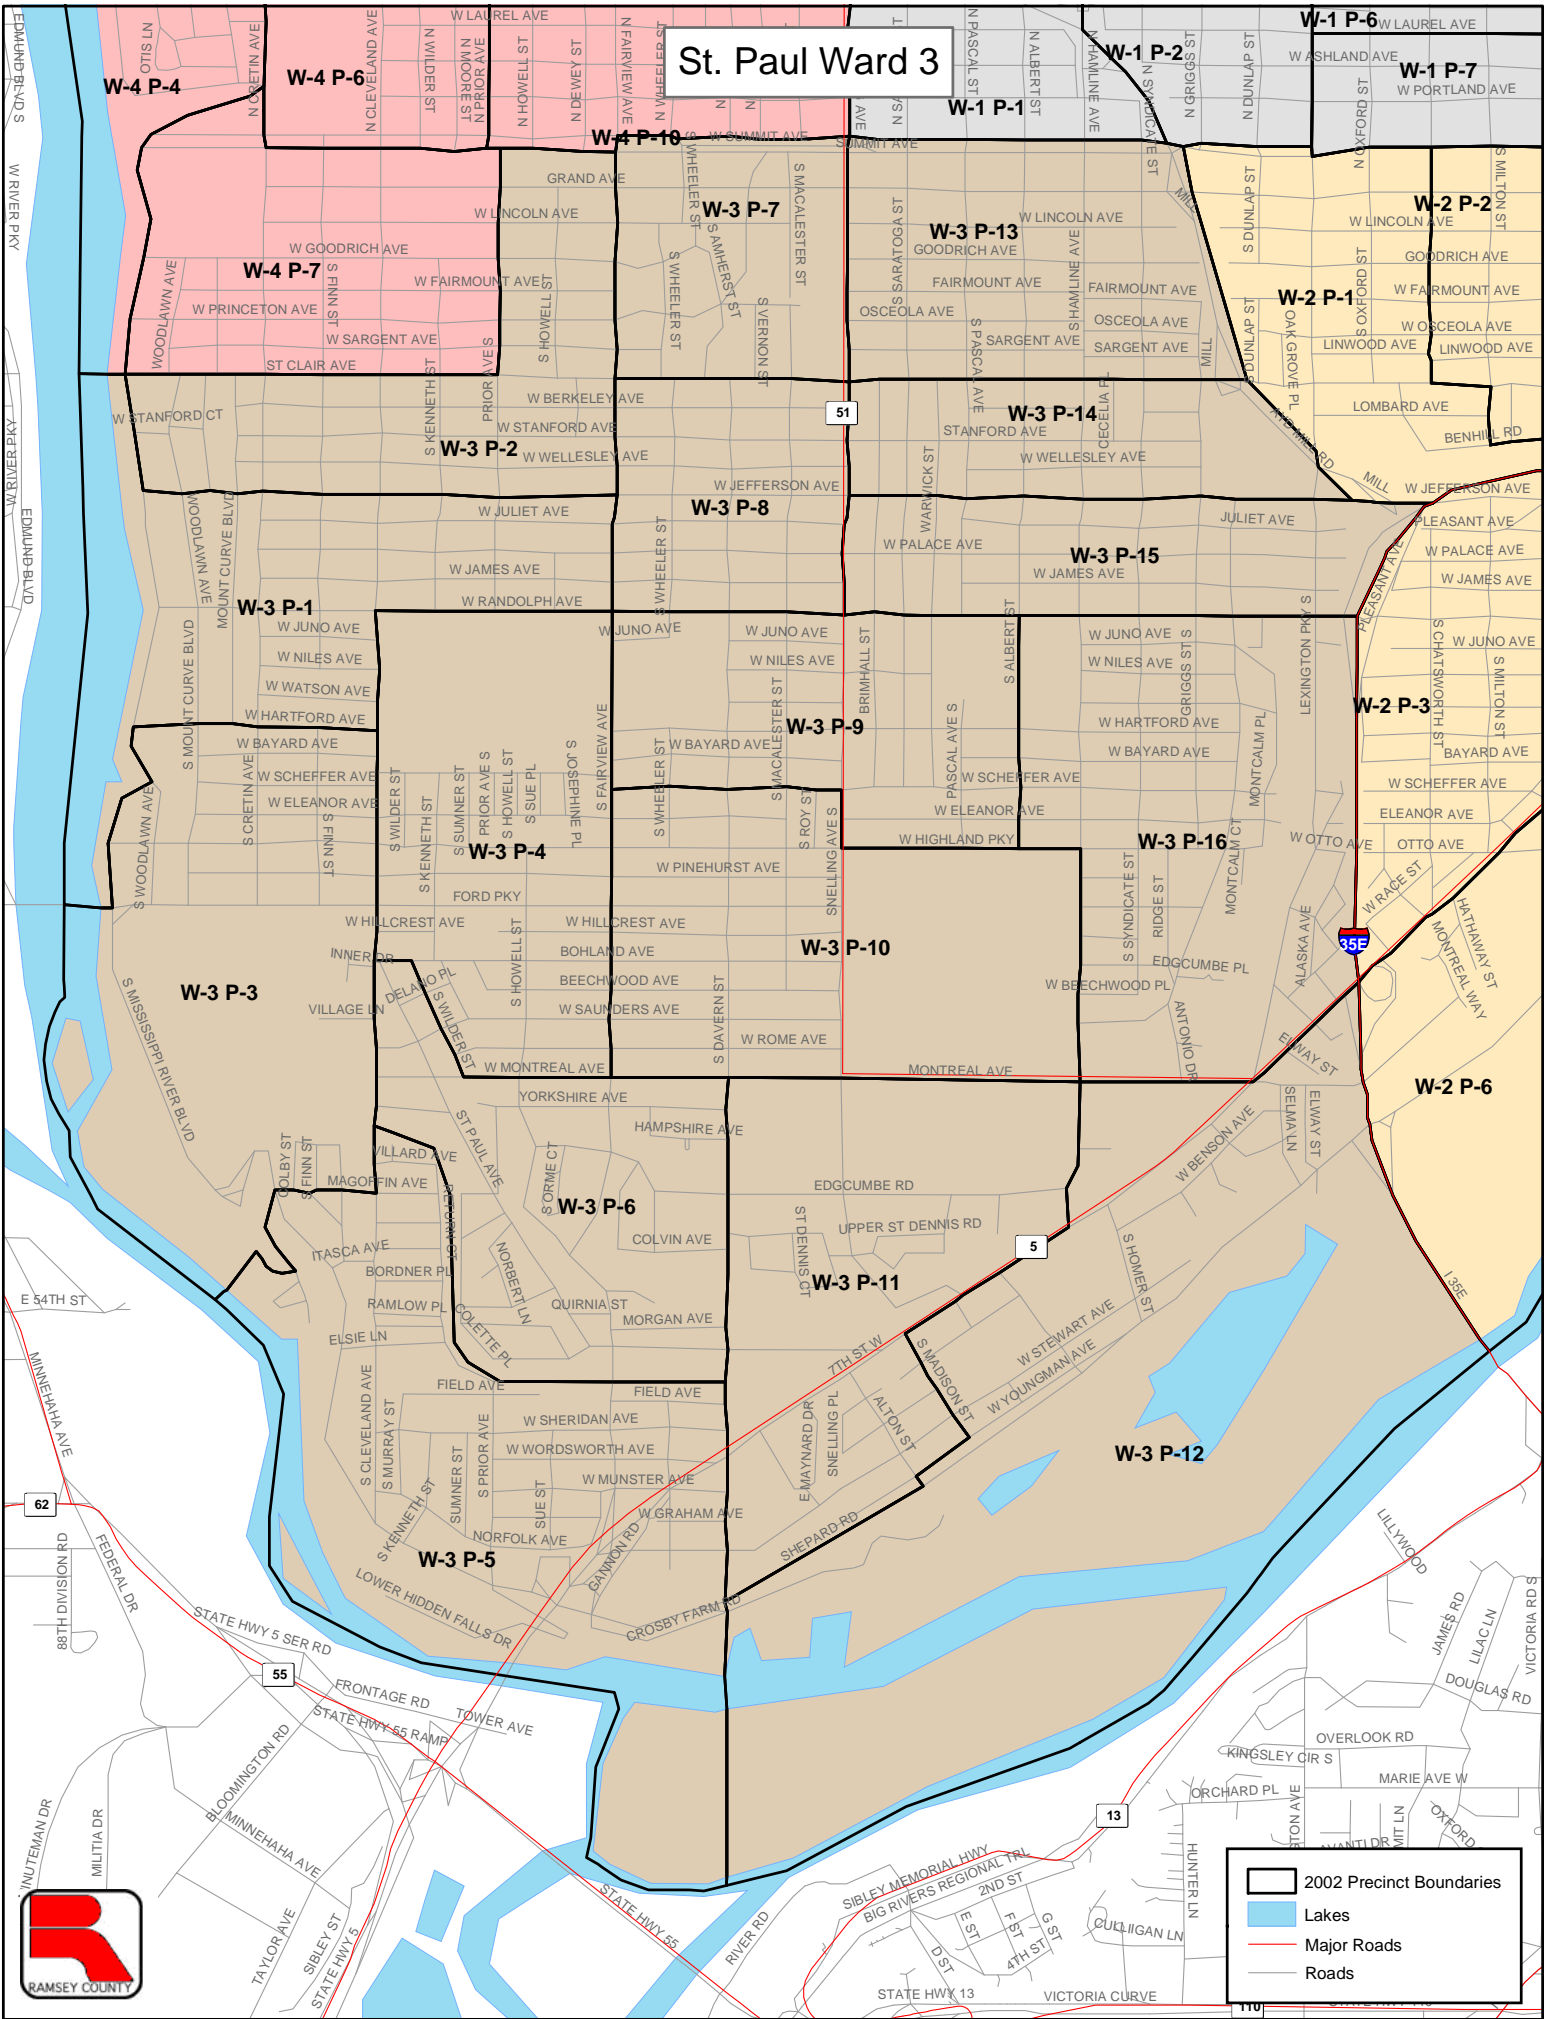

St. Paul Ward 3

Legend:

- 2002 Precinct Boundaries
- Lakes
- Major Roads
- Roads