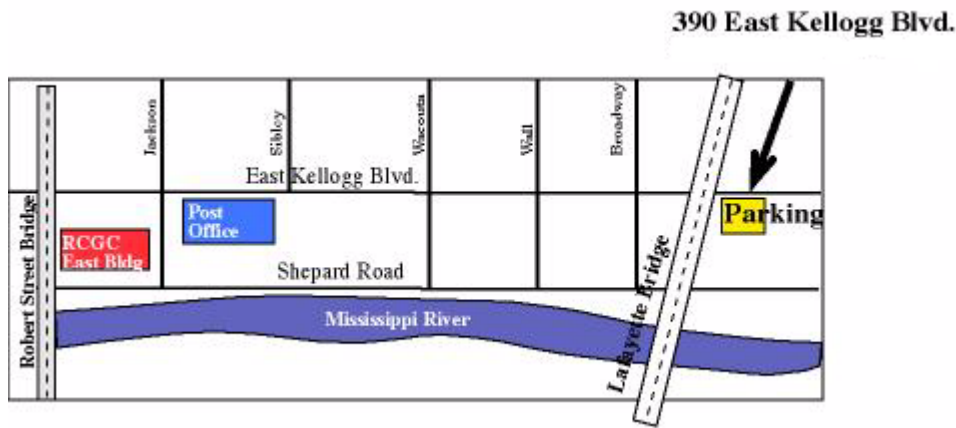

PARK & SHUTTLE MAPS

PARKING MAP

Employees are able to park at the Allright Parking Lot at 390 East Kellogg Blvd (just east of the Lafayette Bridge) shown below for \$22.50 per month.

SHUTTLE MAP

The shuttle is Metro Transit's route 21A from Allright Parking through downtown Saint Paul, shown below. The bus arrives every 6-10 minutes. Call Erin at 651-265-2779 to order a 21A schedule. Each shuttle pass is a \$22 stored value card which can be purchased for \$10. It is good for 44 one way downtown zone trips during rush hour. (The \$10 shuttle passes are only available to participants to this parking & shuttle program).